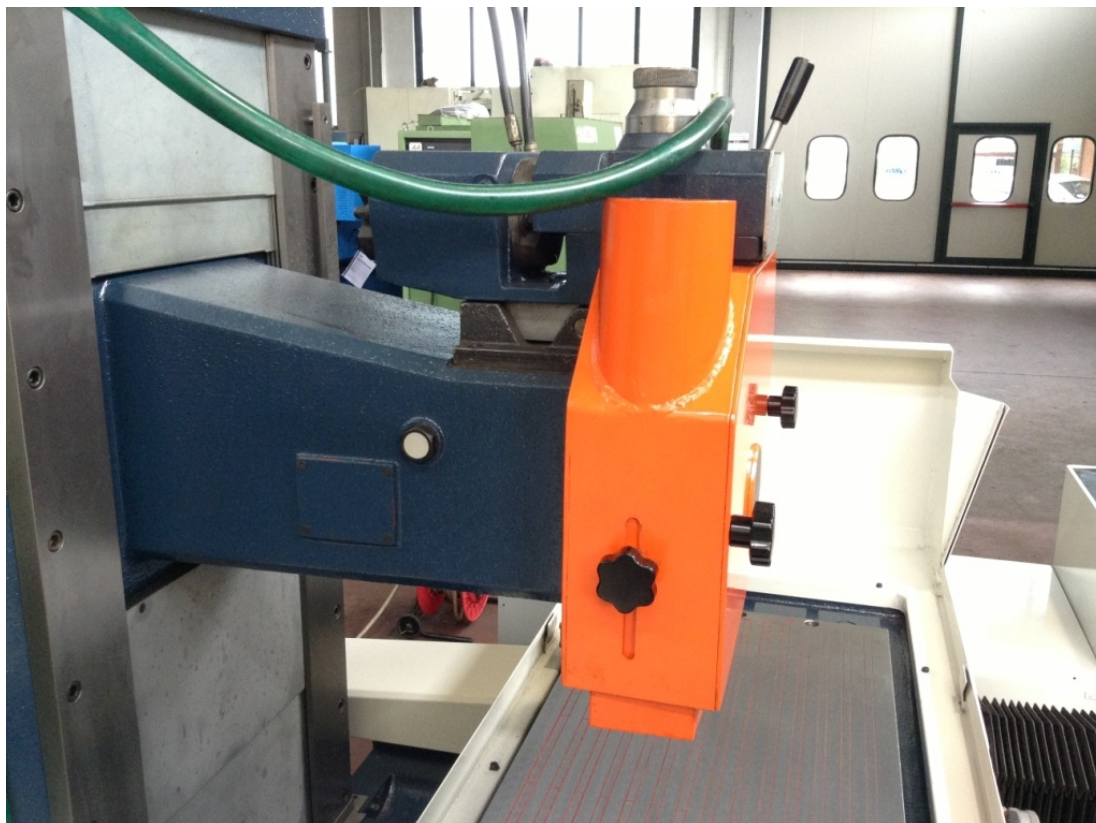

Gamba Macchine Srl

V.A.T. IT00639540988

C.F./R.I. 01581570171

REA 248813 BS

C.S. 802.165,00 €

Contacts

+39 030 831096

+39 030 8913312

offerte@gambamacchine.it

Where we are

Headquarter and Warehouse 1

Via Artigiani, 32 - 25063

Gardone V.T. Brescia - Italia

Warehouse 2

Via Caduti del lavoro 41, 25030

Coccaglio Brescia - Italia