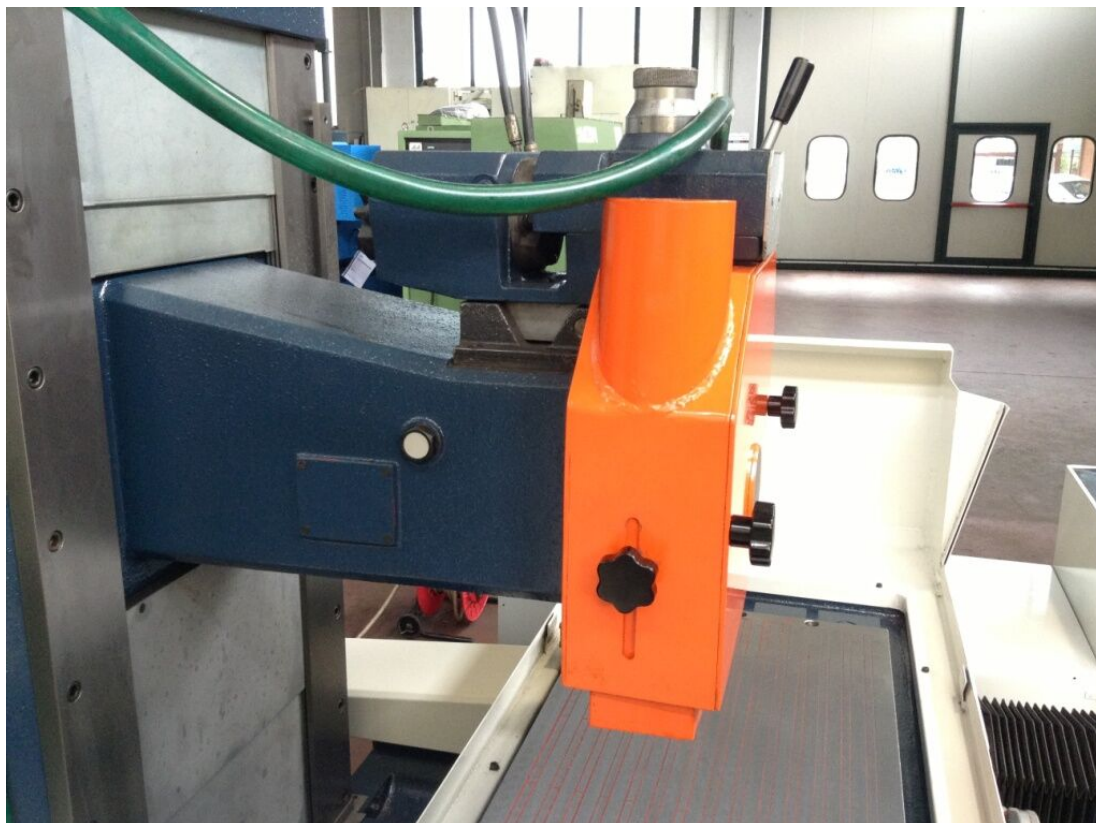

Gamba Macchine Srl

V.A.T. IT00639540988

C.F./R.I. 01581570171

REA 248813 BS

C.S. 802.165,00 €

Contacts

+39 030 831096

+39 030 8913312

offerte@gambamacchine.it

Where we are

Headquarter and Warehouse 1

Via Artigiani, 32 - 25063

Gardone V.T. Brescia - Italia

Warehouse 2

Via Caduti del lavoro 41, 25030

Coccaglio Brescia - Italia