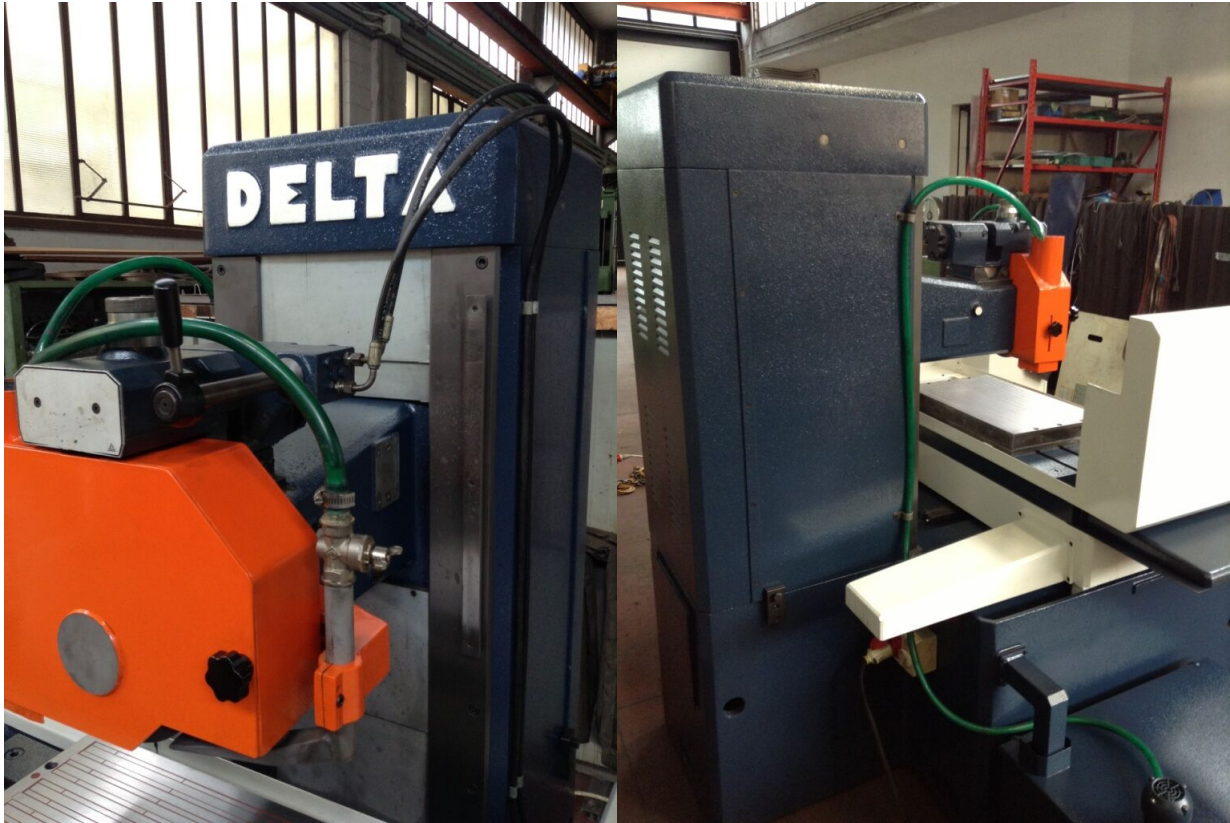

Gamba Macchine Srl

V.A.T. IT00639540988

C.F./R.I. 01581570171

REA 248813 BS

C.S. 802.165,00 €

Contacts

+39 030 831096

+39 030 8913312

offerte@gambamacchine.it

Where we are

Headquarter and Warehouse 1

Via Artigiani, 32 - 25063

Gardone V.T. Brescia - Italia

Warehouse 2

Via Caduti del lavoro 41, 25030

Coccaglio Brescia - Italia