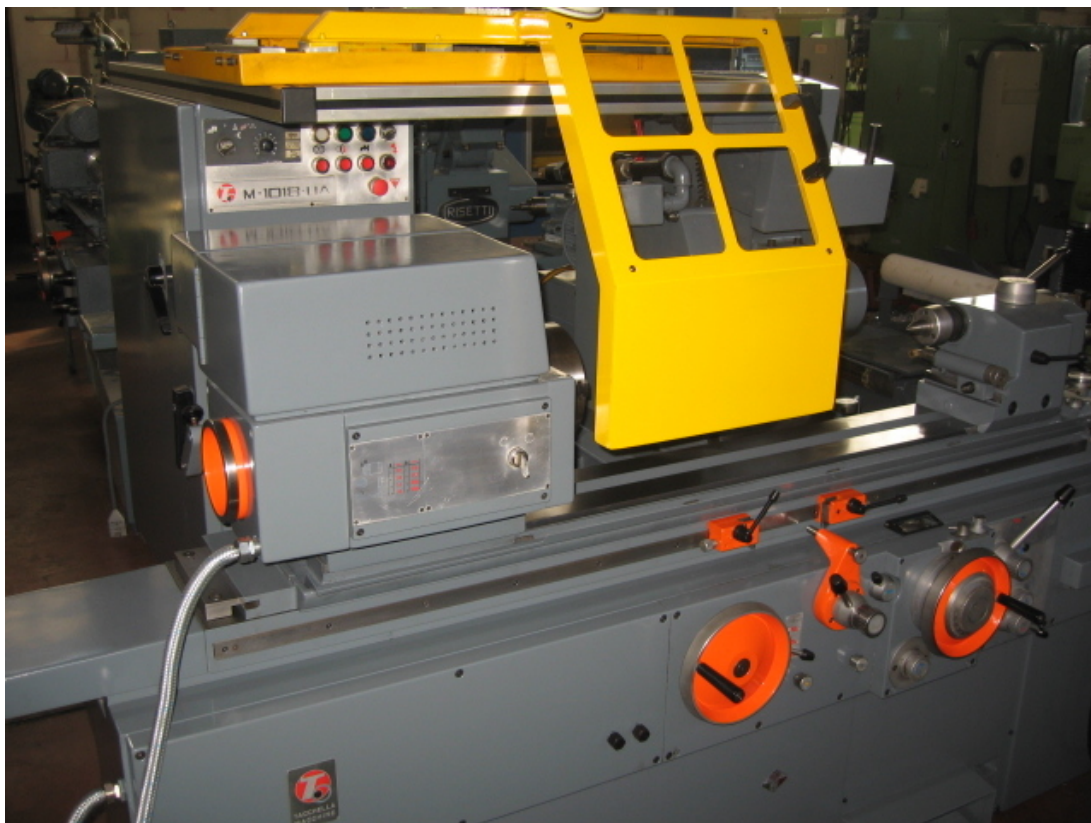

Gamba Macchine Srl

V.A.T. IT00639540988

C.F./R.I. 01581570171

REA 248813 BS

C.S. 802.165,00 €

Contacts

+39 030 831096

+39 030 8913312

offerte@gambamacchine.it

Where we are

Headquarter and Warehouse 1

Via Artigiani, 32 - 25063

Gardone V.T. Brescia - Italia

Warehouse 2

Via Caduti del lavoro 41, 25030

Coccaglio Brescia - Italia