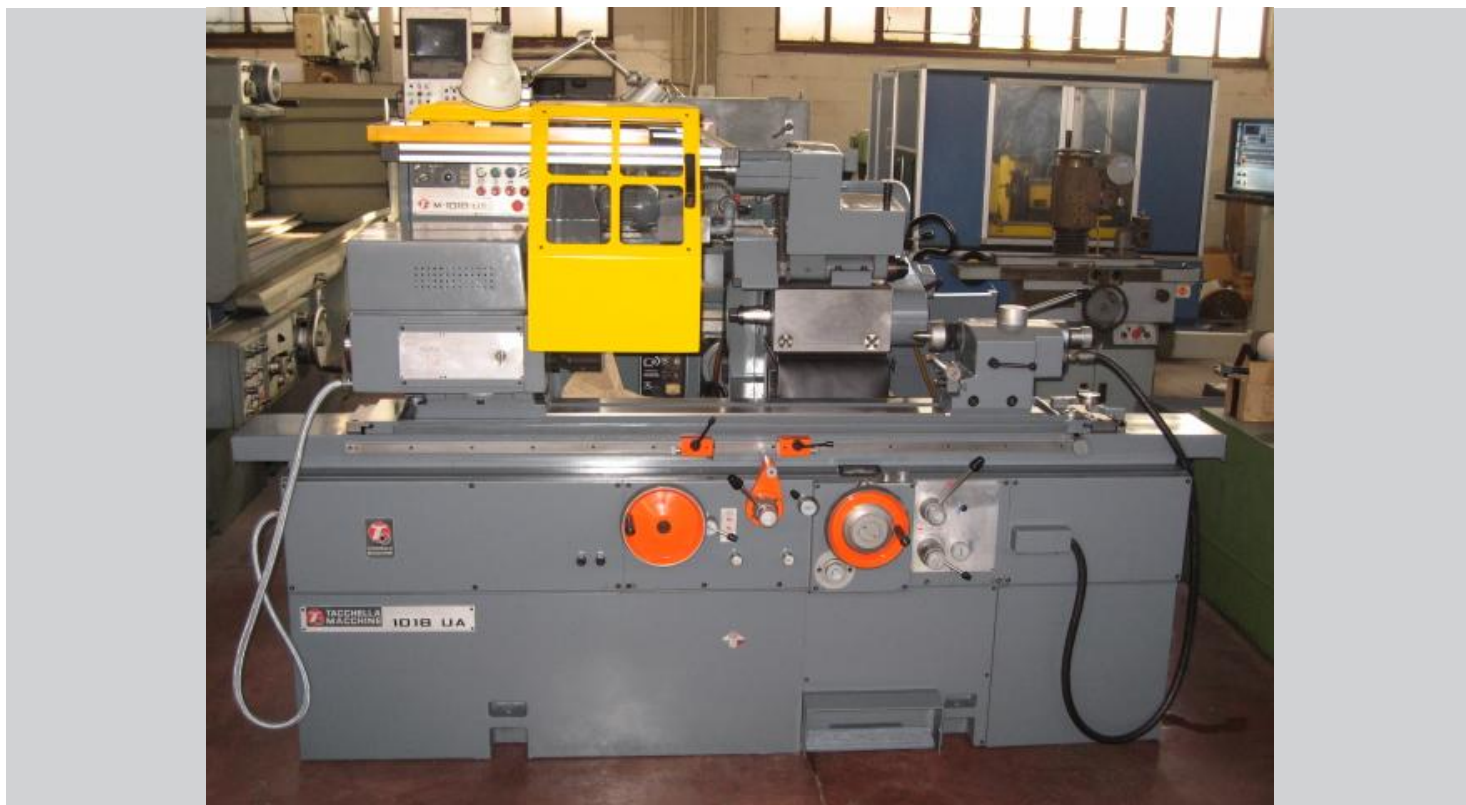

TACCHELLA 1018 UA

Category Grinding Machine

Type Internal

Made TACCHELLA

Model 1018 UA

Gamba Macchine Srl

V.A.T. IT00639540988

C.F./R.I. 01581570171