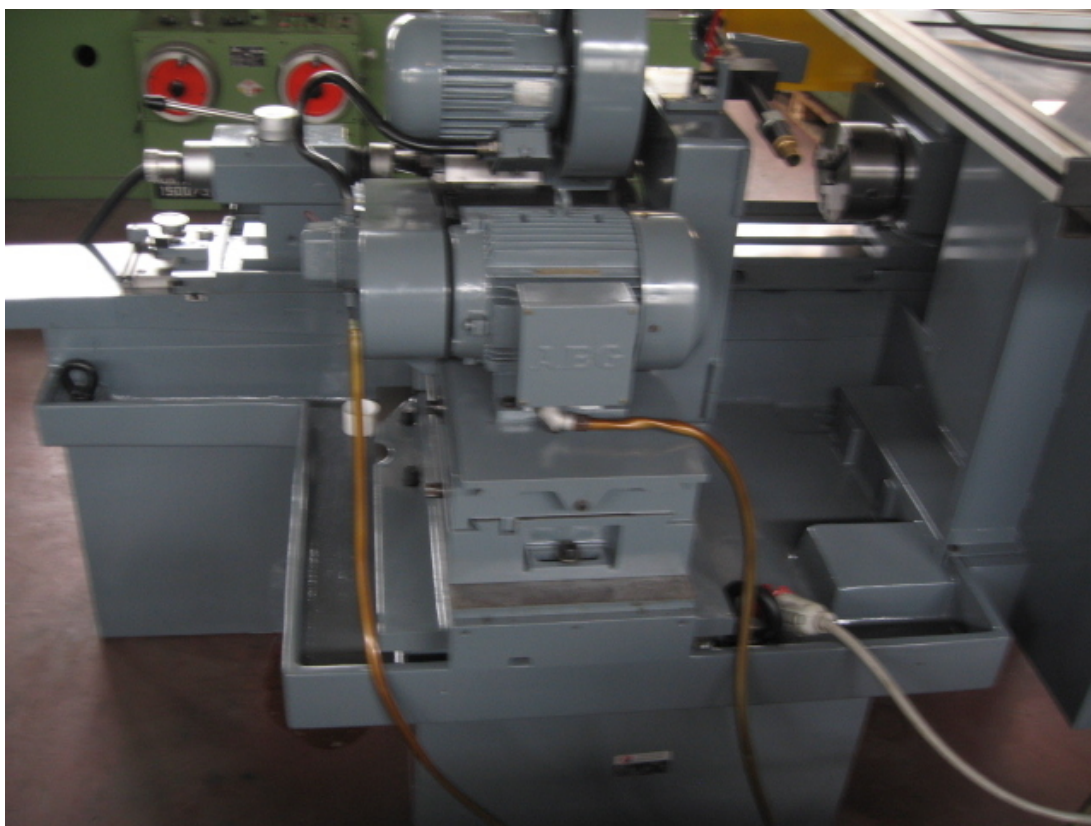

Gamba Macchine Srl

V.A.T. IT00639540988

C.F./R.I. 01581570171

REA 248813 BS

C.S. 802.165,00 €

Contacts

+39 030 831096

+39 030 8913312

offerte@gambamacchine.it

Where we are

Headquarter and Warehouse 1

Via Artigiani, 32 - 25063

Gardone V.T. Brescia - Italia

Warehouse 2

Via Caduti del lavoro 41, 25030

Coccaglio Brescia - Italia