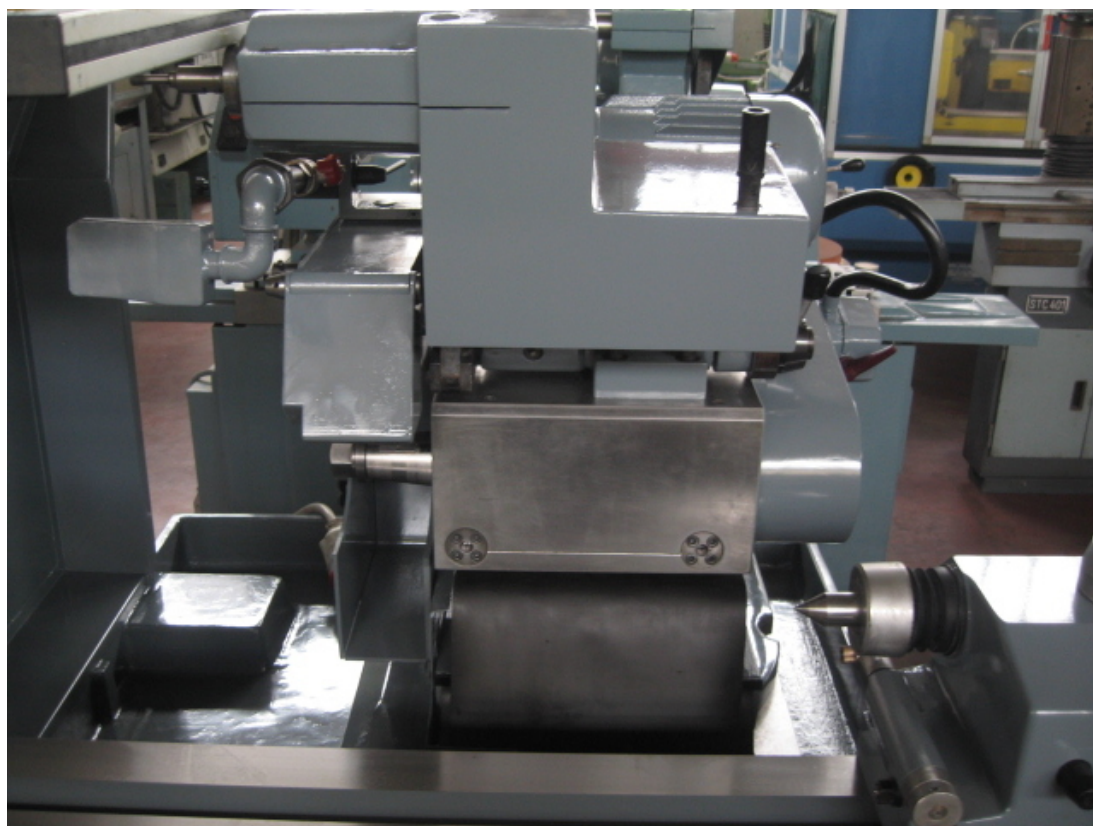

Gamba Macchine Srl

V.A.T. IT00639540988

C.F./R.I. 01581570171

REA 248813 BS

C.S. 802.165,00 €

Contacts

+39 030 831096

+39 030 8913312

offerte@gambamacchine.it

Where we are

Headquarter and Warehouse 1

Via Artigiani, 32 - 25063

Gardone V.T. Brescia - Italia

Warehouse 2

Via Caduti del lavoro 41, 25030

Coccaglio Brescia - Italia