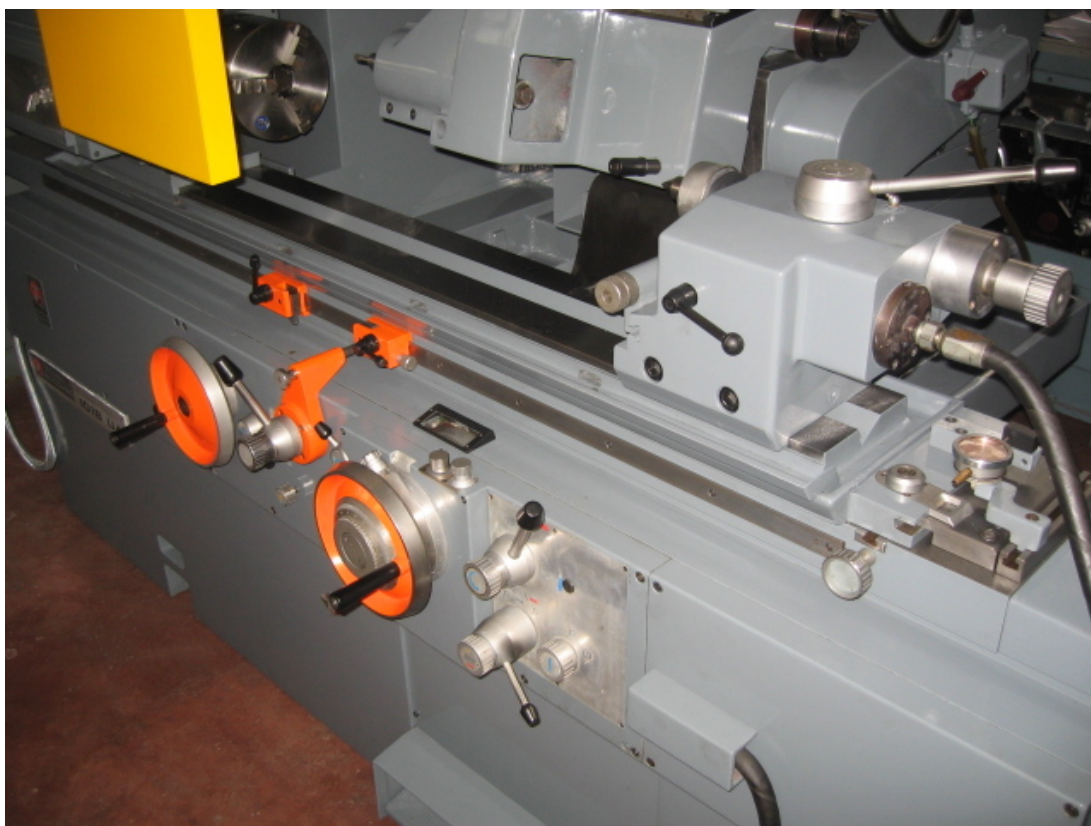

Gamba Macchine Srl

V.A.T. IT00639540988

C.F./R.I. 01581570171

REA 248813 BS

C.S. 802.165,00 €

Contacts

+39 030 831096

+39 030 8913312

offerte@gambamacchine.it

Where we are

Headquarter and Warehouse 1

Via Artigiani, 32 - 25063

Gardone V.T. Brescia - Italia

Warehouse 2

Via Caduti del lavoro 41, 25030

Coccaglio Brescia - Italia