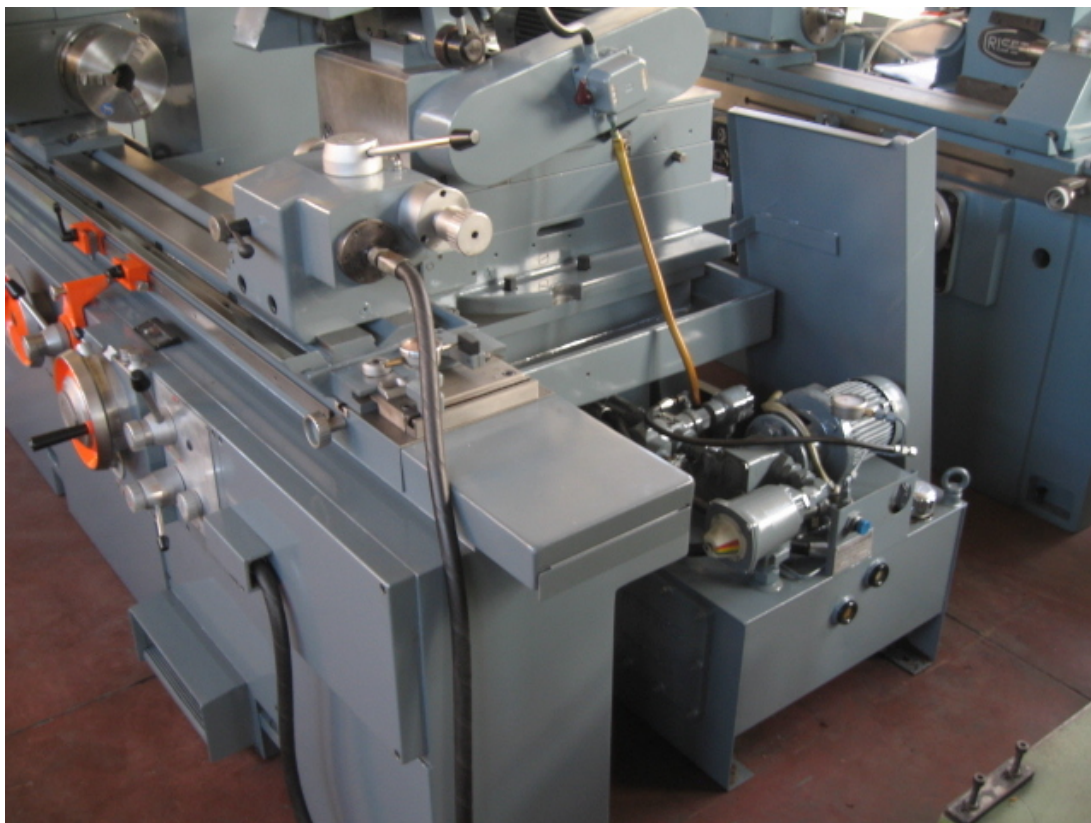

Gamba Macchine Srl

V.A.T. IT00639540988

C.F./R.I. 01581570171

REA 248813 BS

C.S. 802.165,00 €

Contacts

+39 030 831096

+39 030 8913312

offerte@gambamacchine.it

Where we are

Headquarter and Warehouse 1

Via Artigiani, 32 - 25063

Gardone V.T. Brescia - Italia

Warehouse 2

Via Caduti del lavoro 41, 25030

Coccaglio Brescia - Italia