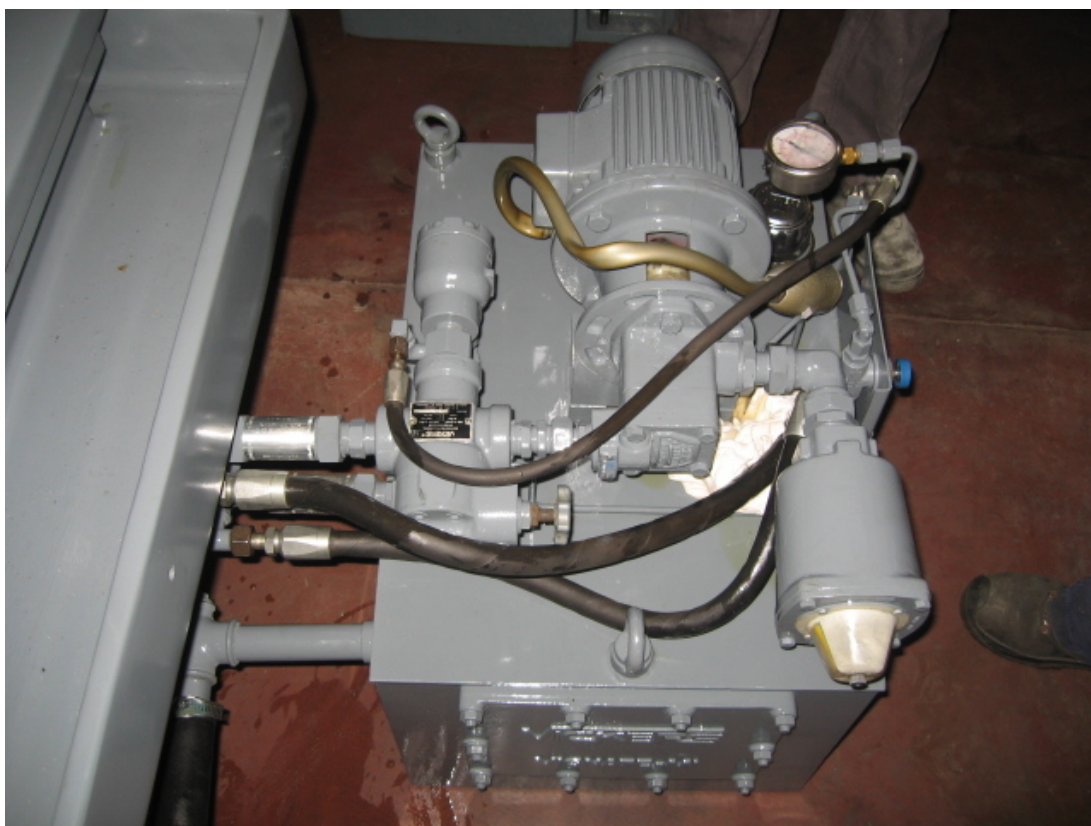

Gamba Macchine Srl

Contacts

Where we are

V.A.T. IT00639540988

+39 030 831096

Headquarter and Warehouse 1

Warehouse 2

C.F./R.I. 01581570171

+39 030 8913312

Via Artigiani, 32 - 25063

Via Caduti del lavoro 41, 25030

REA 248813 BS

offerte@gambamacchine.it

Gardone V.T. Brescia - Italia

Coccaglio Brescia - Italia

C.S. 802.165,00 €