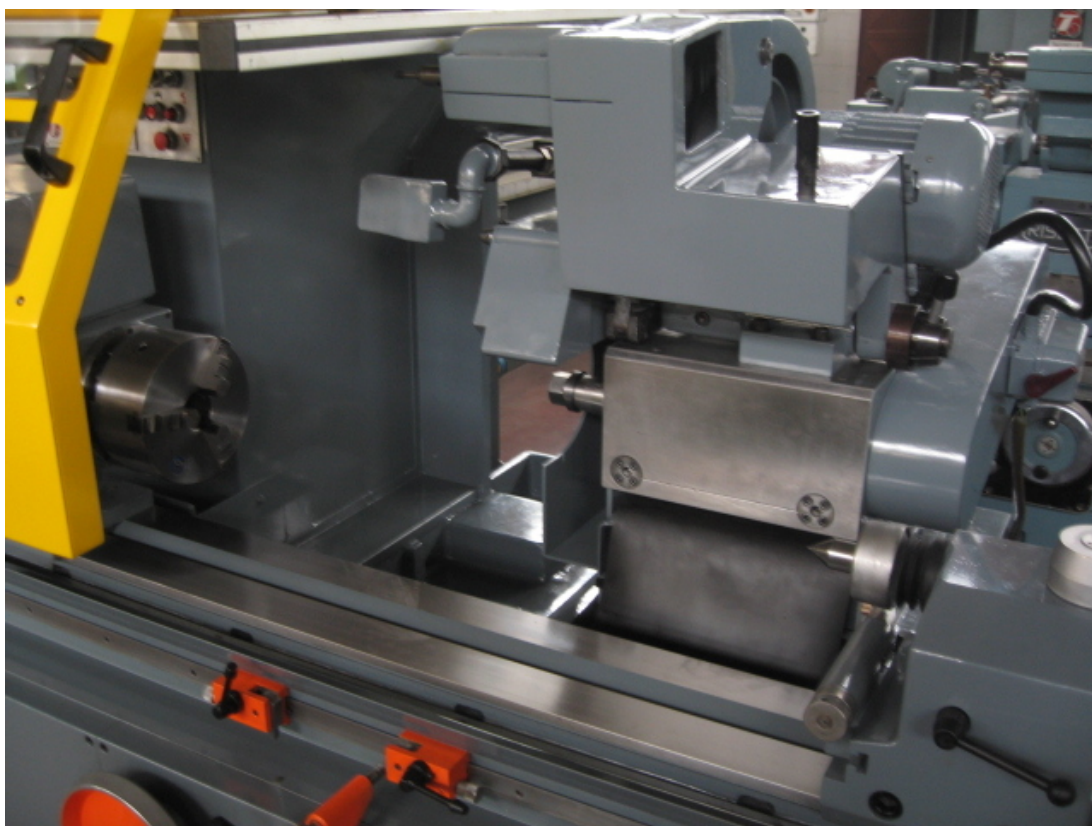

Gamba Macchine Srl

V.A.T. IT00639540988

C.F./R.I. 01581570171

REA 248813 BS

C.S. 802.165,00 €

Contacts

+39 030 831096

+39 030 8913312

offerte@gambamacchine.it

Where we are

Headquarter and Warehouse 1

Via Artigiani, 32 - 25063

Gardone V.T. Brescia - Italia

Warehouse 2

Via Caduti del lavoro 41, 25030

Coccaglio Brescia - Italia