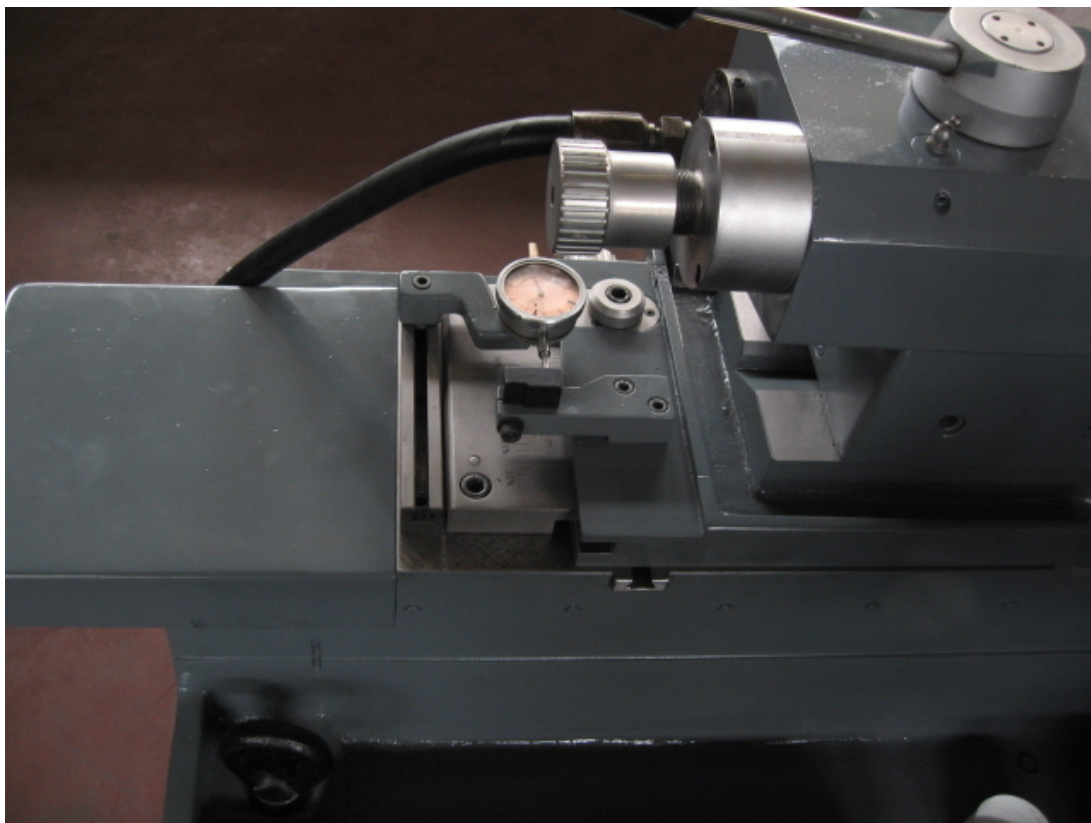

Gamba Macchine Srl

V.A.T. IT00639540988

C.F./R.I. 01581570171

REA 248813 BS

C.S. 802.165,00 €

Contacts

+39 030 831096

+39 030 8913312

offerte@gambamacchine.it

Where we are

Headquarter and Warehouse 1

Via Artigiani, 32 - 25063

Gardone V.T. Brescia - Italia

Warehouse 2

Via Caduti del lavoro 41, 25030

Coccaglio Brescia - Italia