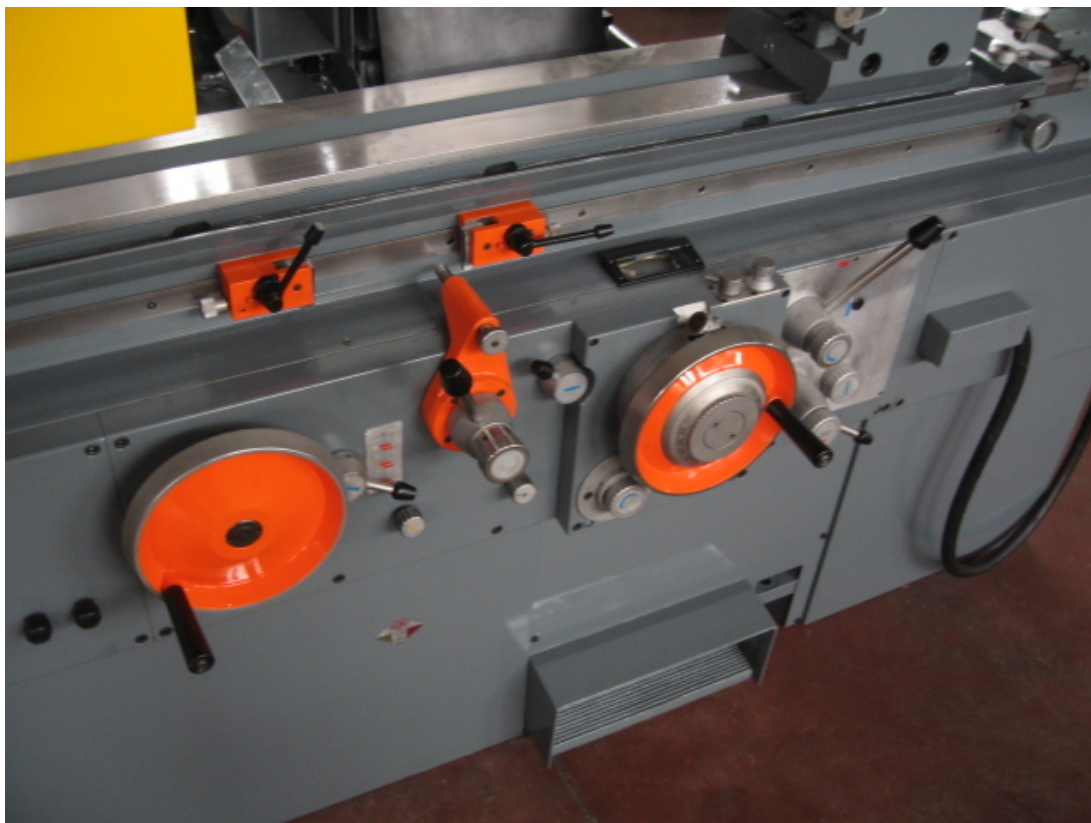

Gamba Macchine Srl

V.A.T. IT00639540988

C.F./R.I. 01581570171

REA 248813 BS

C.S. 802.165,00 €

Contacts

+39 030 831096

+39 030 8913312

offerte@gambamacchine.it

Where we are

Headquarter and Warehouse 1

Via Artigiani, 32 - 25063

Gardone V.T. Brescia - Italia

Warehouse 2

Via Caduti del lavoro 41, 25030

Coccaglio Brescia - Italia