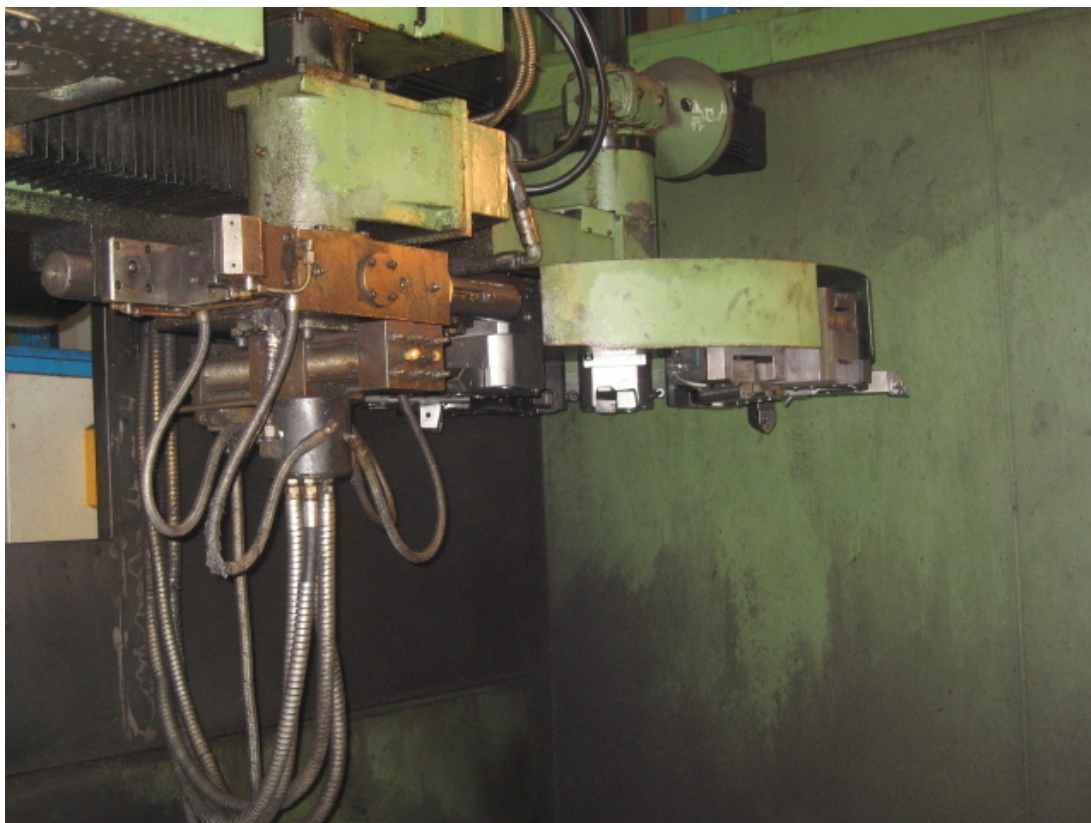

Gamba Macchine Srl

V.A.T. IT00639540988

C.F./R.I. 01581570171

REA 248813 BS

C.S. 802.165,00 €

Contacts

+39 030 831096

+39 030 8913312

offerte@gambamacchine.it

Where we are

Headquarter and Warehouse 1

Via Artigiani, 32 - 25063

Gardone V.T. Brescia - Italia

Warehouse 2

Via Caduti del lavoro 41, 25030

Coccaglio Brescia - Italia