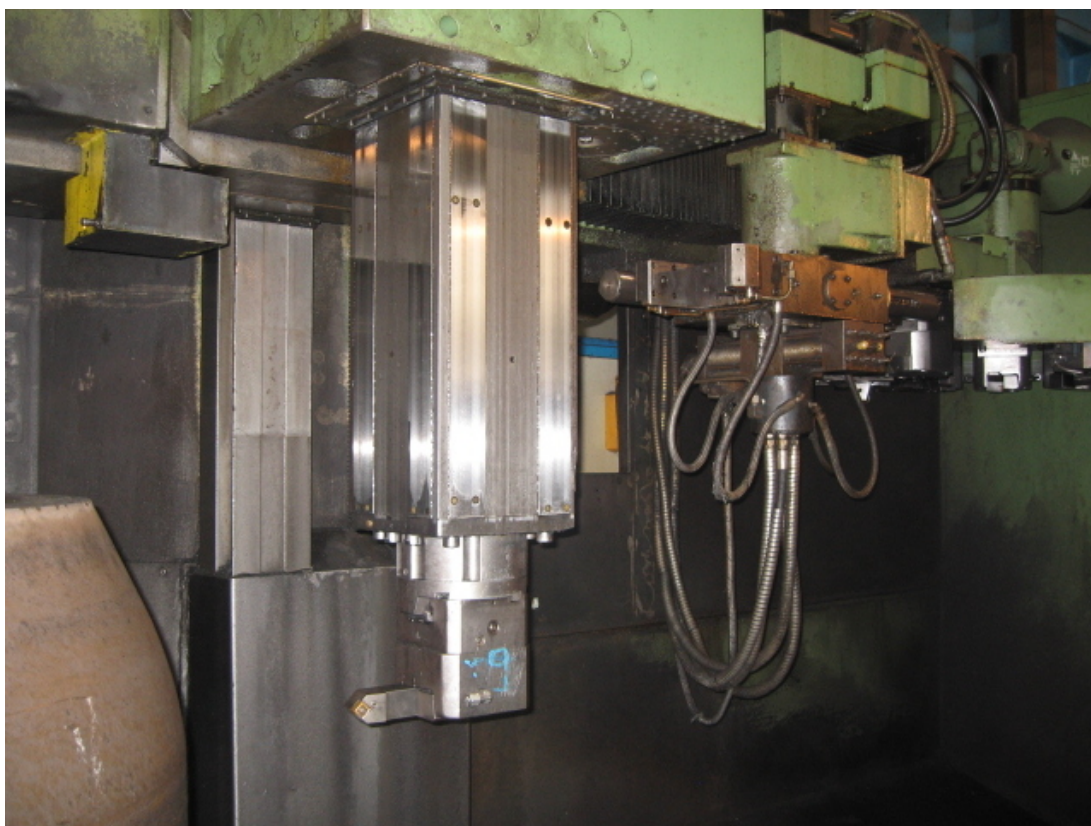

Gamba Macchine Srl

V.A.T. IT00639540988

C.F./R.I. 01581570171

REA 248813 BS

C.S. 802.165,00 €

Contacts

+39 030 831096

+39 030 8913312

offerte@gambamacchine.it

Where we are

Headquarter and Warehouse 1

Via Artigiani, 32 - 25063

Gardone V.T. Brescia - Italia

Warehouse 2

Via Caduti del lavoro 41, 25030

Coccaglio Brescia - Italia