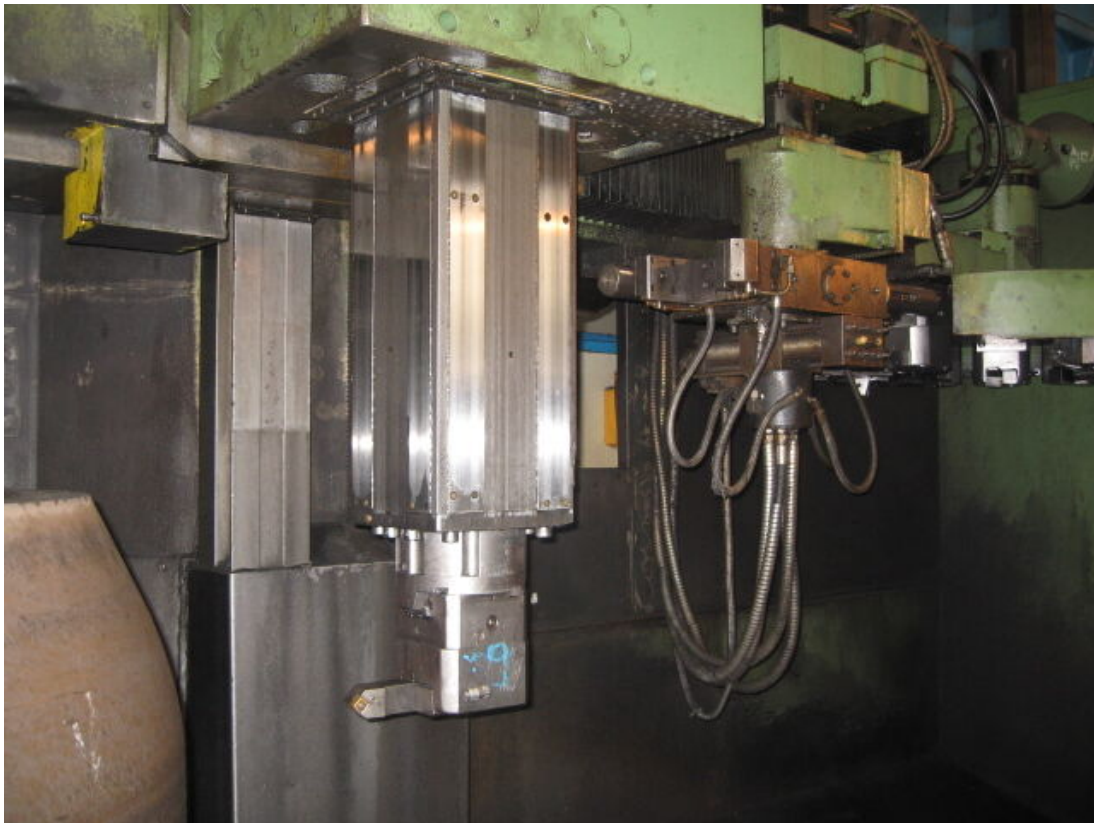

Gamba Macchine Srl

V.A.T. IT00639540988

C.F./R.I. 01581570171

REA 248813 BS

C.S. 802.165,00 €

Contacts

+39 030 831096

+39 030 8913312

offerte@gambamacchine.it

Where we are

Headquarter and Warehouse 1

Via Artigiani, 32 - 25063

Gardone V.T. Brescia - Italia

Warehouse 2

Via Caduti del lavoro 41, 25030

Coccaglio Brescia - Italia