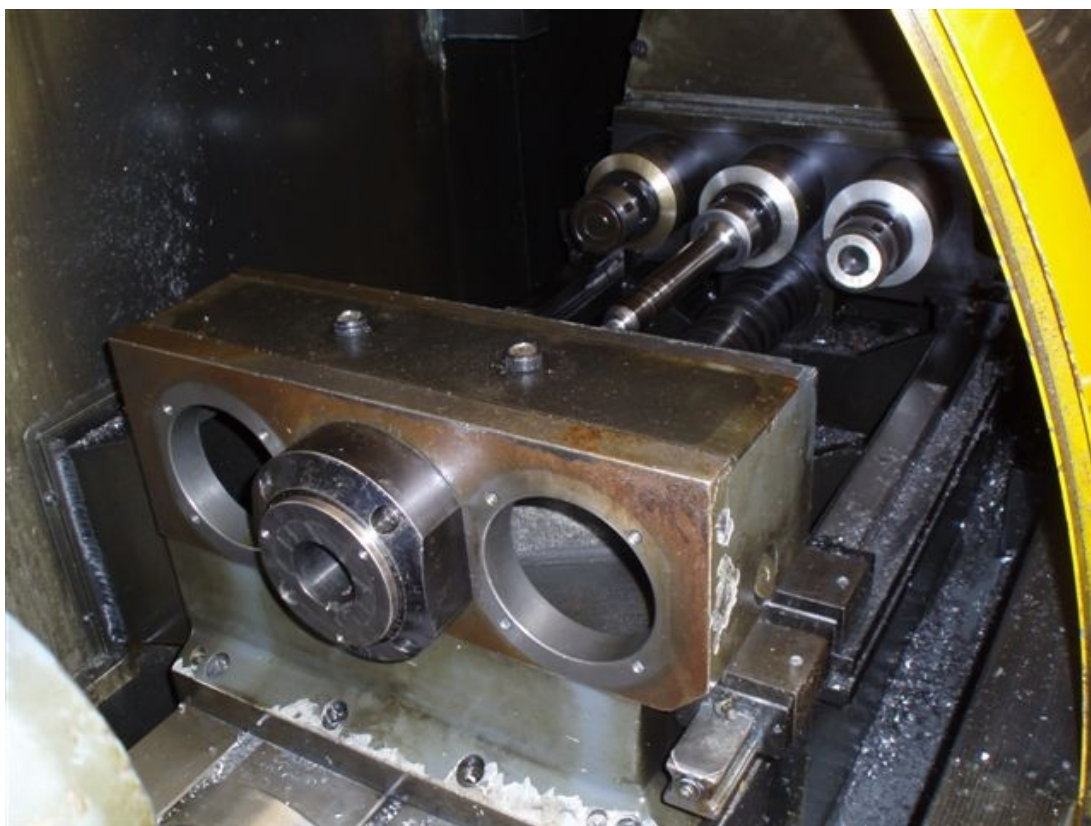

Gamba Macchine Srl

V.A.T. IT00639540988

C.F./R.I. 01581570171

REA 248813 BS

C.S. 802.165,00 €

Contacts

+39 030 831096

+39 030 8913312

offerte@gambamacchine.it

Where we are

Headquarter and Warehouse 1

Via Artigiani, 32 - 25063

Gardone V.T. Brescia - Italia

Warehouse 2

Via Caduti del lavoro 41, 25030

Coccaglio Brescia - Italia