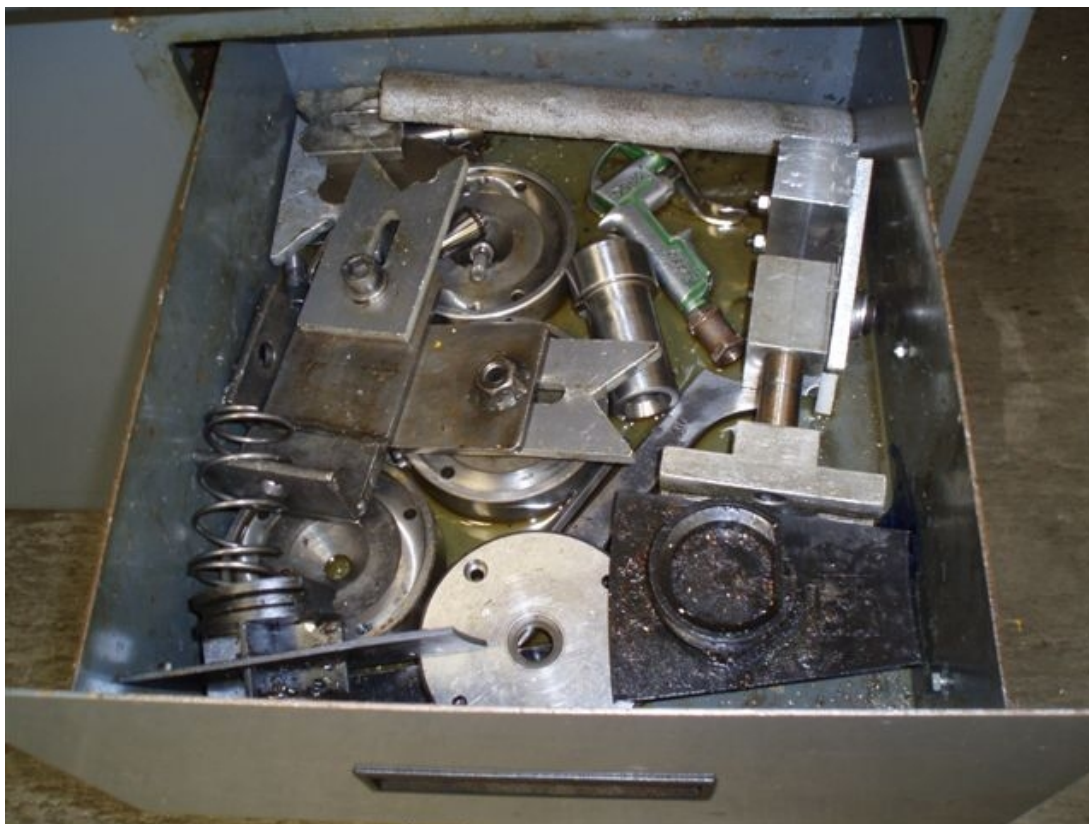

Gamba Macchine Srl

Contacts

Where we are

V.A.T. IT00639540988

+39 030 831096

C.F./R.I. 01581570171

+39 030 8913312

REA 248813 BS

offerte@gambamacchine.it

C.S. 802.165,00 €

Headquarter and Warehouse 1

Via Artigiani, 32 - 25063

Gardone V.T. Brescia - Italia

Warehouse 2

Via Caduti del lavoro 41, 25030

Coccaglio Brescia - Italia