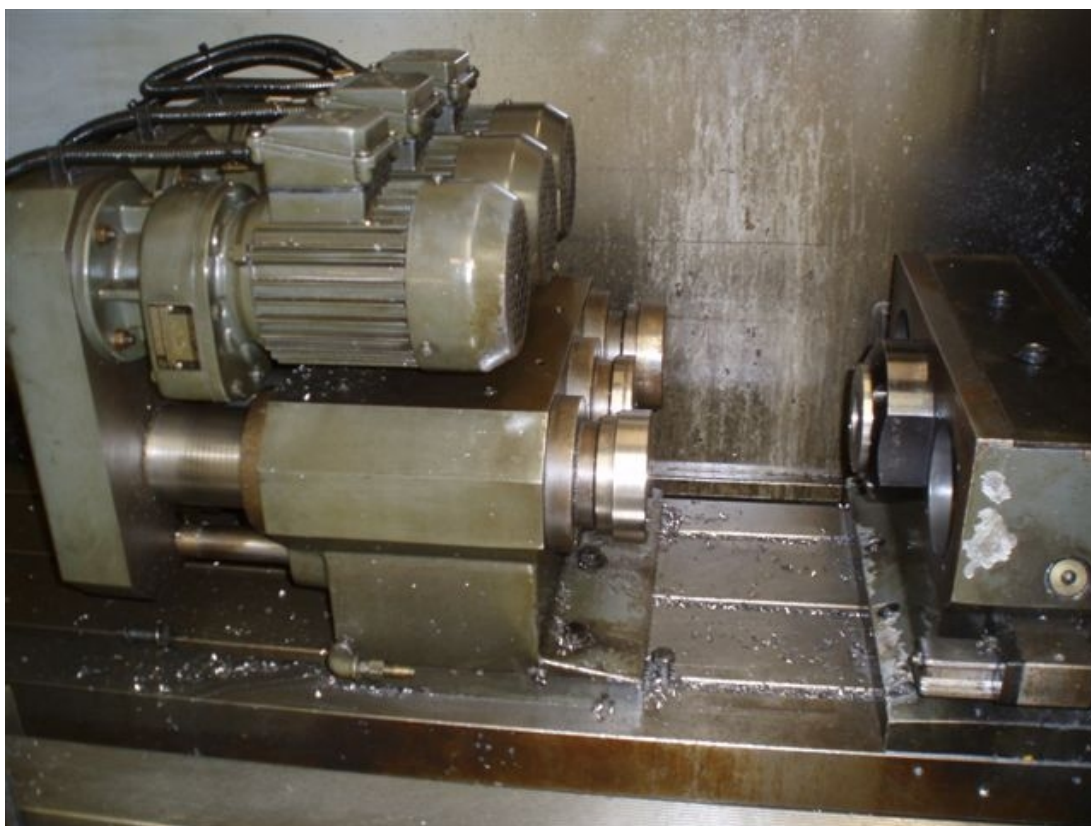

Gamba Macchine Srl

Contacts

Where we are

V.A.T. IT00639540988

+39 030 831096

C.F./R.I. 01581570171

+39 030 8913312

REA 248813 BS

offerte@gambamacchine.it

C.S. 802.165,00 €

Headquarter and Warehouse 1

Via Artigiani, 32 - 25063

Gardone V.T. Brescia - Italia

Warehouse 2

Via Caduti del lavoro 41, 25030

Coccaglio Brescia - Italia