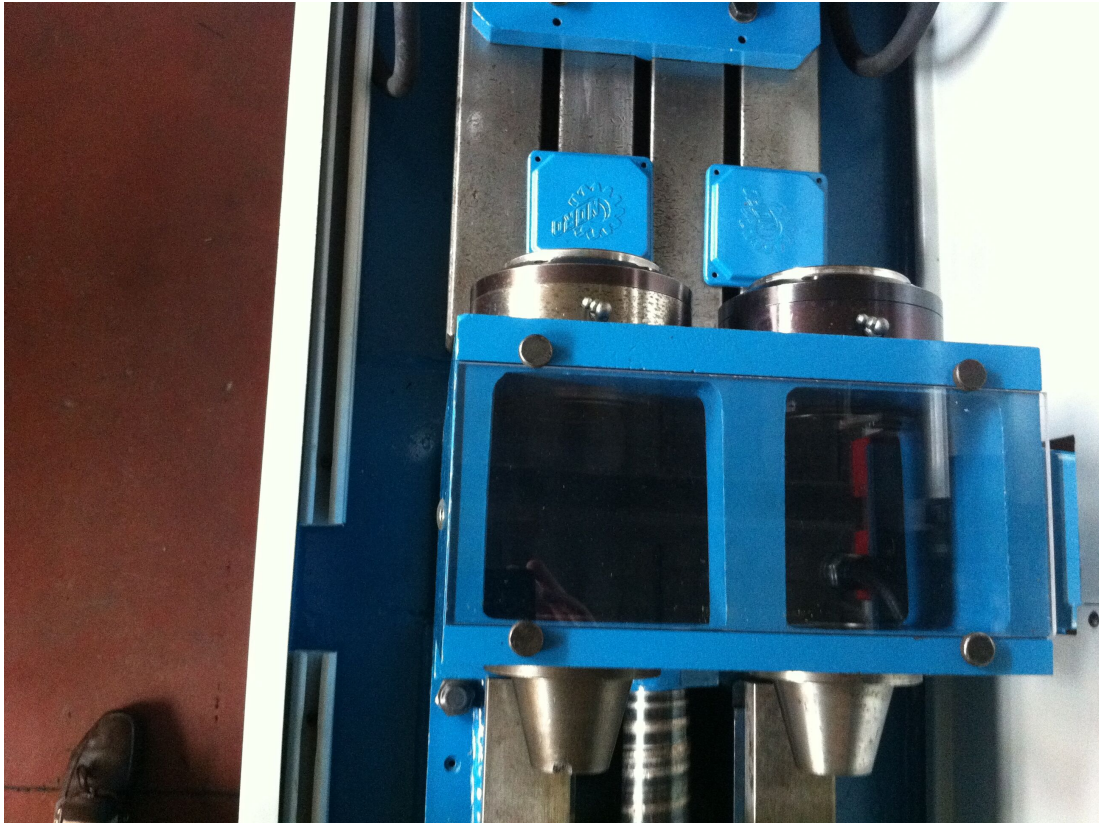

Gamba Macchine Srl

V.A.T. IT00639540988

C.F./R.I. 01581570171

REA 248813 BS

C.S. 802.165,00 €

Contacts

+39 030 831096

+39 030 8913312

offerte@gambamacchine.it

Where we are

Headquarter and Warehouse 1

Via Artigiani, 32 - 25063

Gardone V.T. Brescia - Italia

Warehouse 2

Via Caduti del lavoro 41, 25030

Coccaglio Brescia - Italia