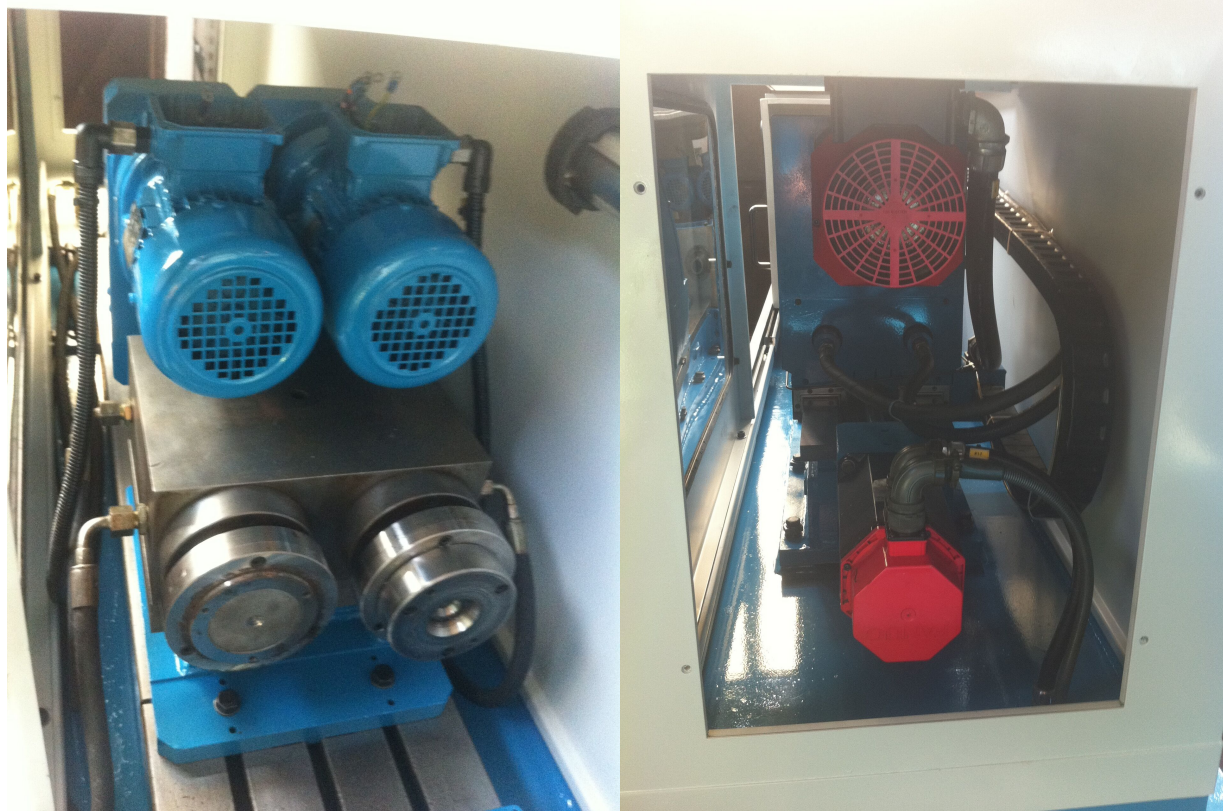

Gamba Macchine Srl

V.A.T. IT00639540988

C.F./R.I. 01581570171

REA 248813 BS

C.S. 802.165,00 €

Contacts

+39 030 831096

+39 030 8913312

offerte@gambamacchine.it

Where we are

Headquarter and Warehouse 1

Via Artigiani, 32 - 25063

Gardone V.T. Brescia - Italia

Warehouse 2

Via Caduti del lavoro 41, 25030

Coccaglio Brescia - Italia