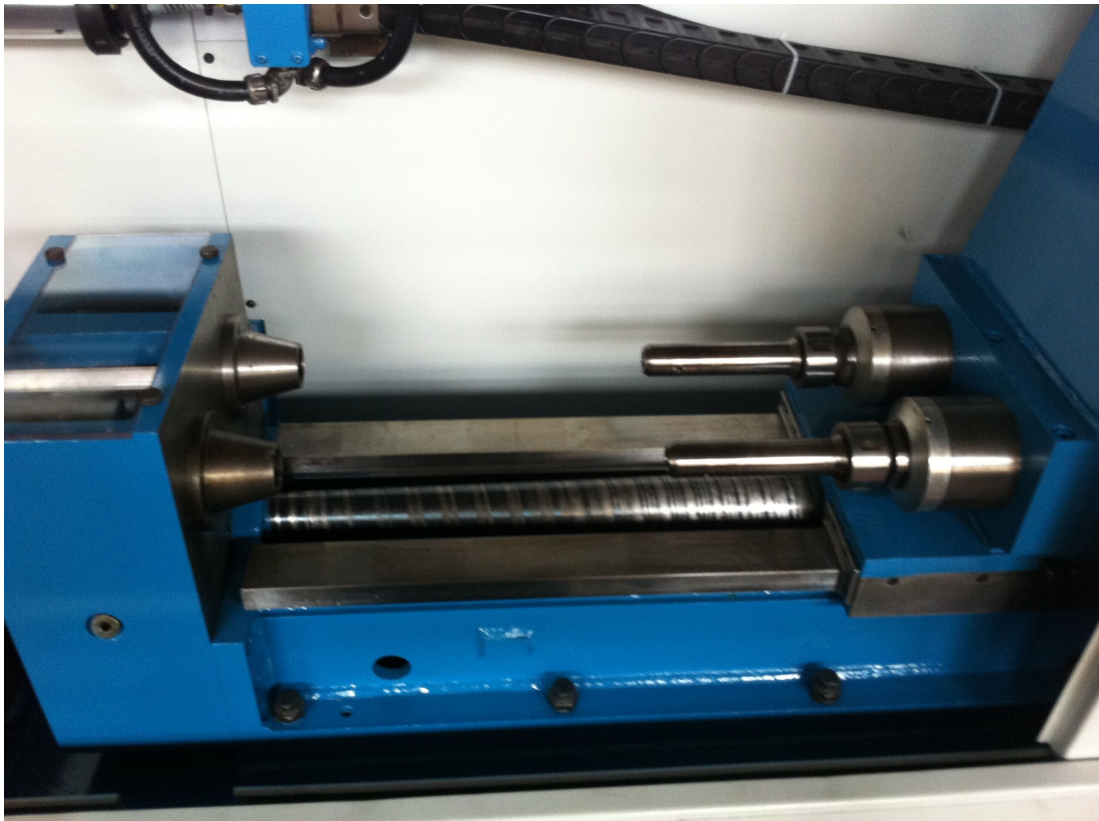

Gamba Macchine Srl

V.A.T. IT00639540988

C.F./R.I. 01581570171

REA 248813 BS

C.S. 802.165,00 €

Contacts

+39 030 831096

+39 030 8913312

offerte@gambamacchine.it

Where we are

Headquarter and Warehouse 1

Via Artigiani, 32 - 25063

Gardone V.T. Brescia - Italia

Warehouse 2

Via Caduti del lavoro 41, 25030

Coccaglio Brescia - Italia