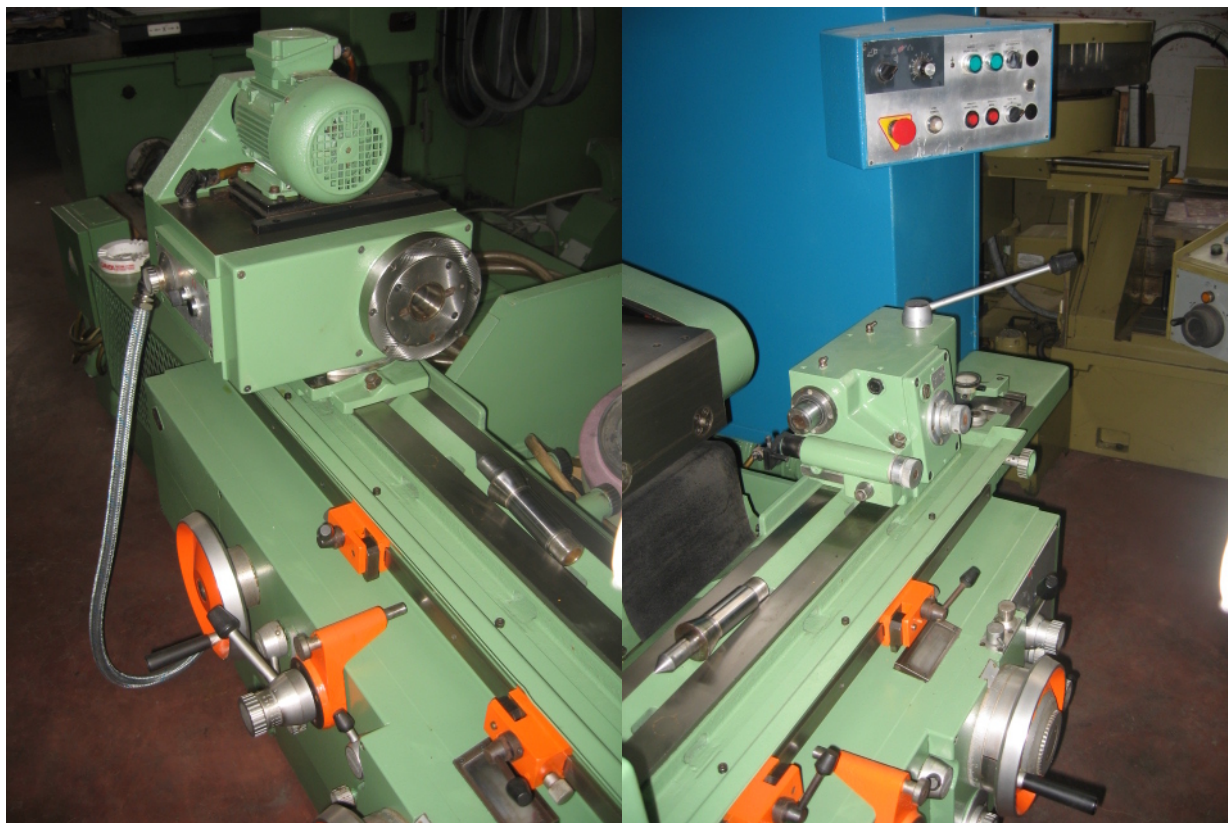

Gamba Macchine Srl

V.A.T. IT00639540988

C.F./R.I. 01581570171

REA 248813 BS

C.S. 802.165,00 €

Contacts

+39 030 831096

+39 030 8913312

offerte@gambamacchine.it

Where we are

Headquarter and Warehouse 1

Via Artigiani, 32 - 25063

Gardone V.T. Brescia - Italia

Warehouse 2

Via Caduti del lavoro 41, 25030

Coccaglio Brescia - Italia