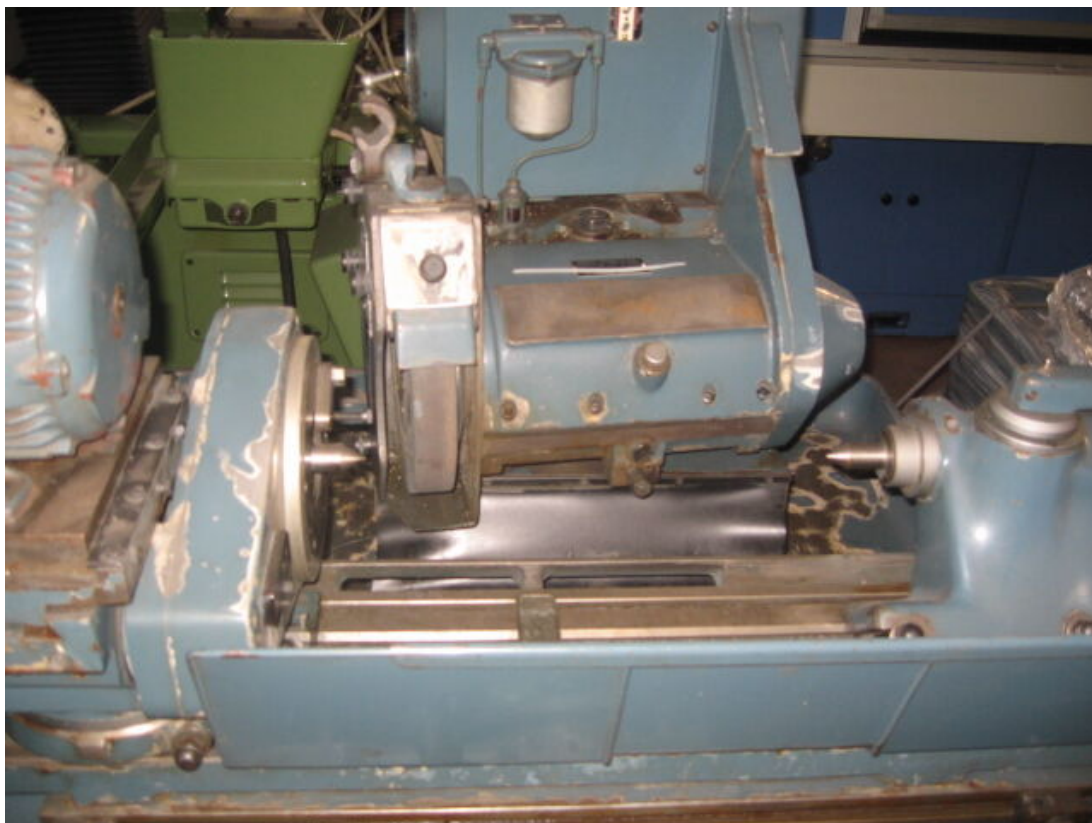

Gamba Macchine Srl

V.A.T. IT00639540988

C.F./R.I. 01581570171

REA 248813 BS

C.S. 802.165,00 €

Contacts

+39 030 831096

+39 030 8913312

offerte@gambamacchine.it

Where we are

Headquarter and Warehouse 1

Via Artigiani, 32 - 25063

Gardone V.T. Brescia - Italia

Warehouse 2

Via Caduti del lavoro 41, 25030

Coccaglio Brescia - Italia