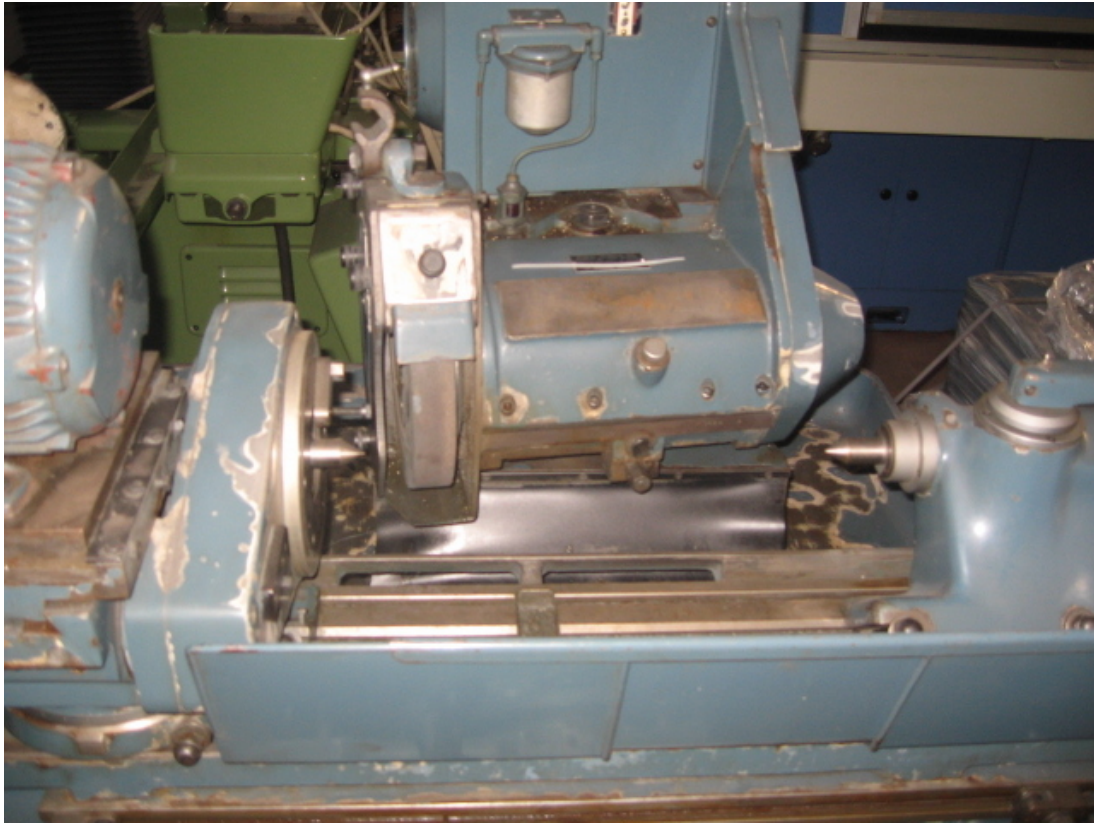

Gamba Macchine Srl

V.A.T. IT00639540988

C.F./R.I. 01581570171

REA 248813 BS

C.S. 802.165,00 €

Contacts

+39 030 831096

+39 030 8913312

offerte@gambamacchine.it

Where we are

Headquarter and Warehouse 1

Via Artigiani, 32 - 25063

Gardone V.T. Brescia - Italia

Warehouse 2

Via Caduti del lavoro 41, 25030

Coccaglio Brescia - Italia