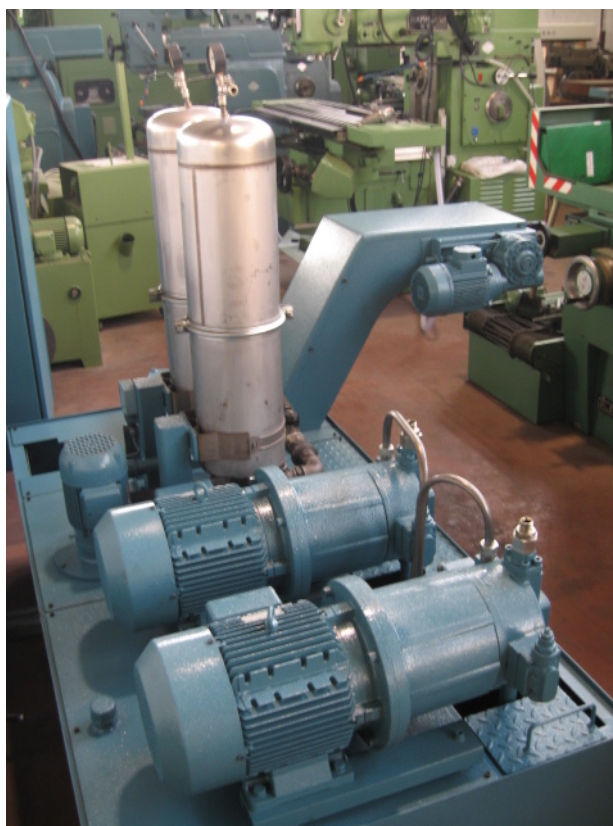

Gamba Macchine Srl

V.A.T. IT00639540988

C.F./R.I. 01581570171

REA 248813 BS

C.S. 802.165,00 €

Contacts

+39 030 831096

+39 030 8913312

offerte@gambamacchine.it

Where we are

Headquarter and Warehouse 1

Via Artigiani, 32 - 25063

Gardone V.T. Brescia - Italia

Warehouse 2

Via Caduti del lavoro 41, 25030

Coccaglio Brescia - Italia