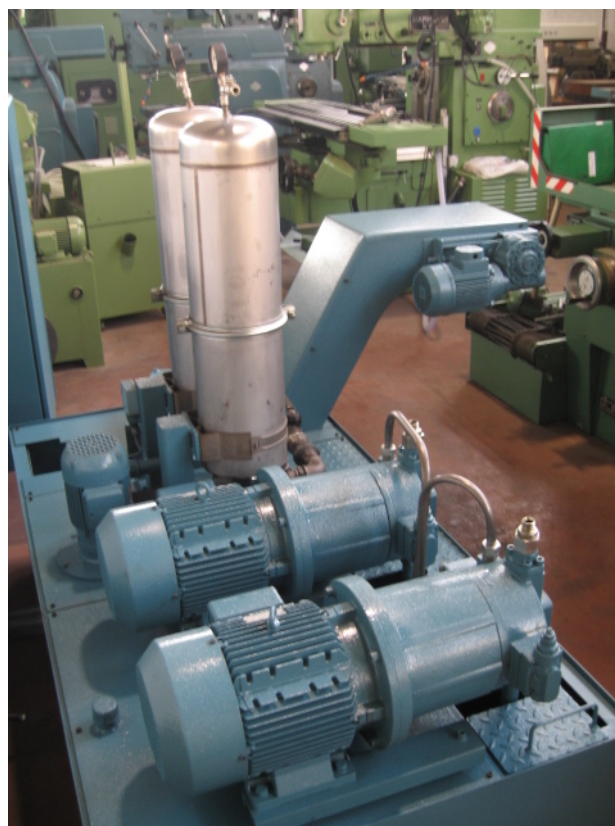

Gamba Macchine Srl

V.A.T. IT00639540988

C.F./R.I. 01581570171

REA 248813 BS

C.S. 802.165,00 €

Contacts

+39 030 831096

+39 030 8913312

offerte@gambamacchine.it

Where we are

Headquarter and Warehouse 1

Via Artigiani, 32 - 25063

Gardone V.T. Brescia - Italia

Warehouse 2

Via Caduti del lavoro 41, 25030

Coccaglio Brescia - Italia