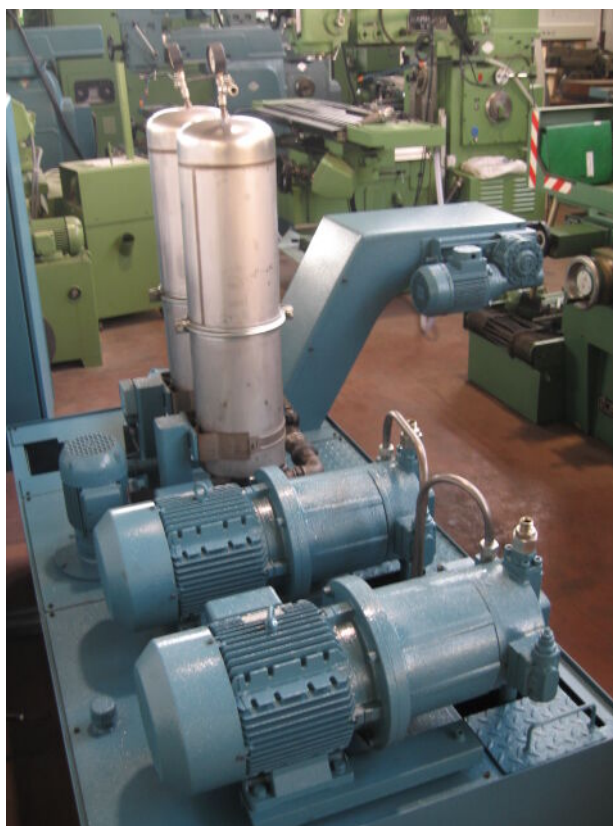

Gamba Macchine Srl

V.A.T. IT00639540988

C.F./R.I. 01581570171

REA 248813 BS

C.S. 802.165,00 €

Contacts

+39 030 831096

+39 030 8913312

offerte@gambamacchine.it

Where we are

Headquarter and Warehouse 1

Via Artigiani, 32 - 25063

Gardone V.T. Brescia - Italia

Warehouse 2

Via Caduti del lavoro 41, 25030

Coccaglio Brescia - Italia