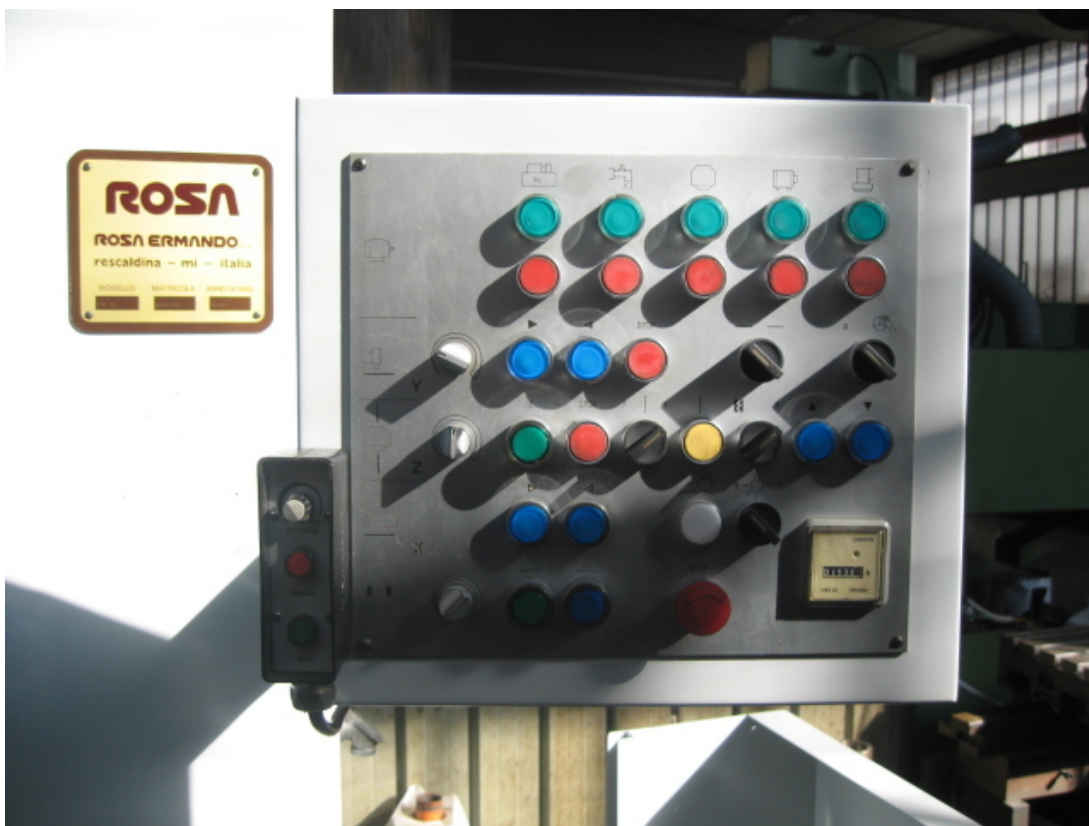

Gamba Macchine Srl

Contacts

Where we are

V.A.T. IT00639540988

+39 030 831096

Headquarter and Warehouse 1

Warehouse 2

C.F./R.I. 01581570171

+39 030 8913312

Via Artigiani, 32 - 25063

Via Caduti del lavoro 41, 25030

REA 248813 BS

offerte@gambamacchine.it

Gardone V.T. Brescia - Italia

Coccaglio Brescia - Italia

C.S. 802.165,00 €