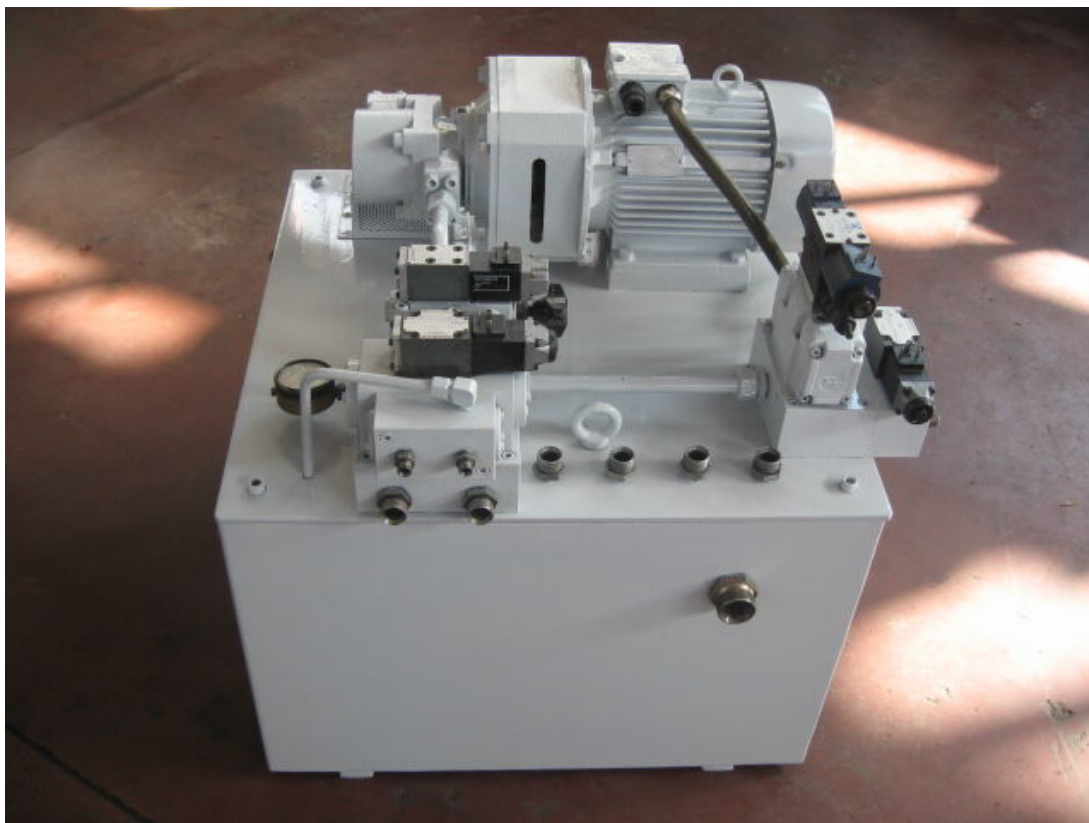

Gamba Macchine Srl

Contacts

Where we are

V.A.T. IT00639540988

+39 030 831096

Headquarter and Warehouse 1

Warehouse 2

C.F./R.I. 01581570171

+39 030 8913312

Via Artigiani, 32 - 25063

Via Caduti del lavoro 41, 25030

REA 248813 BS

offerte@gambamacchine.it

Gardone V.T. Brescia - Italia

Coccaglio Brescia - Italia

C.S. 802.165,00 €