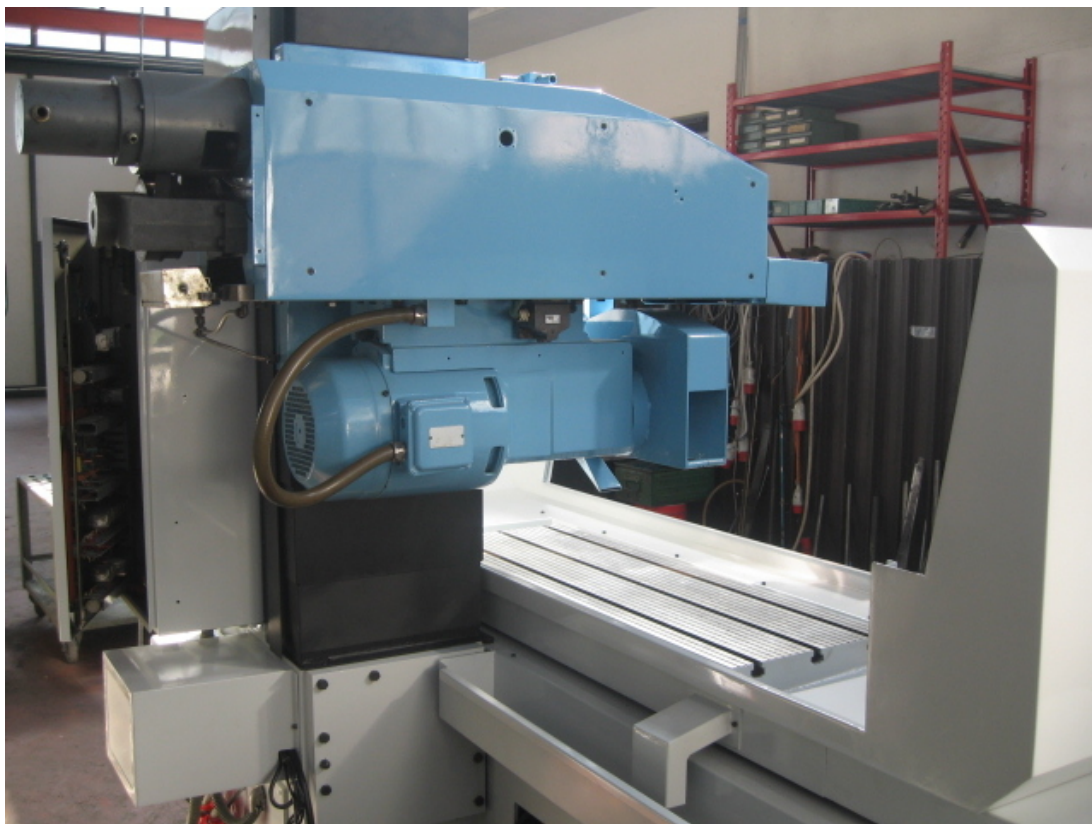

Gamba Macchine Srl

V.A.T. IT00639540988

C.F./R.I. 01581570171

REA 248813 BS

C.S. 802.165,00 €

Contacts

+39 030 831096

+39 030 8913312

offerte@gambamacchine.it

Where we are

Headquarter and Warehouse 1

Via Artigiani, 32 - 25063

Gardone V.T. Brescia - Italia

Warehouse 2

Via Caduti del lavoro 41, 25030

Coccaglio Brescia - Italia