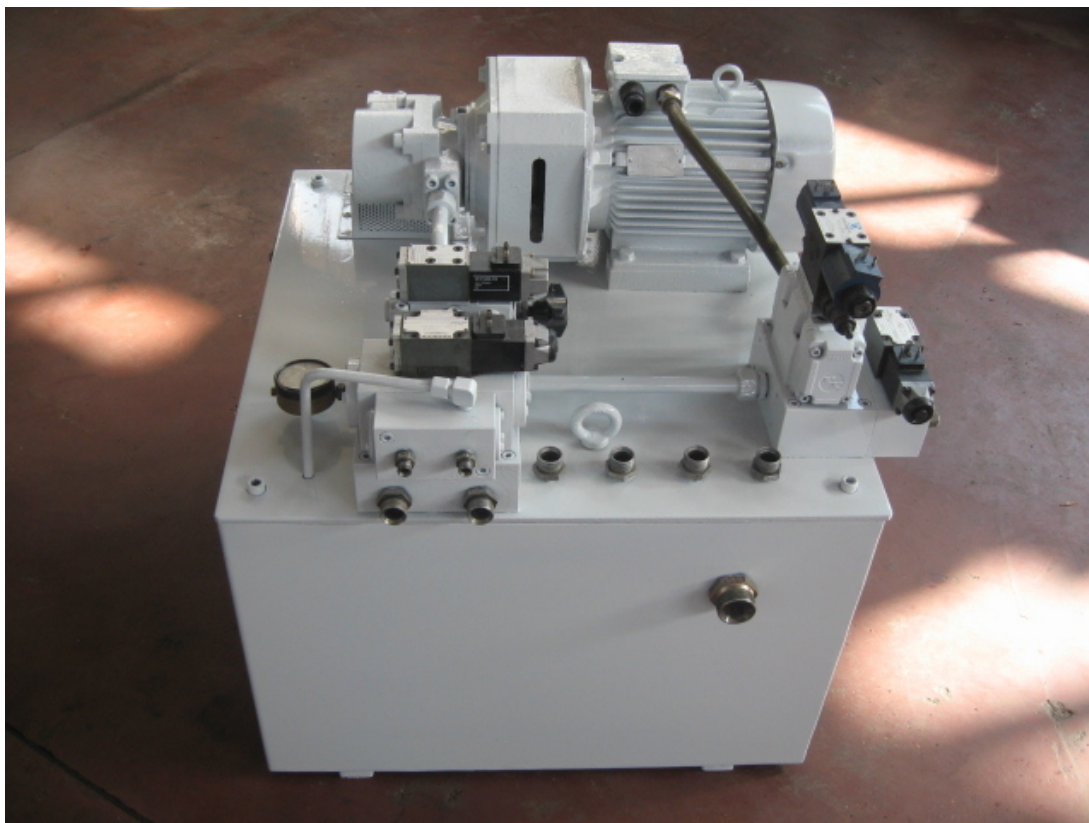

Gamba Macchine Srl

Contacts

Where we are

V.A.T. IT00639540988

+39 030 831096

Headquarter and Warehouse 1

Warehouse 2

C.F./R.I. 01581570171

+39 030 8913312

Via Artigiani, 32 - 25063

Via Caduti del lavoro 41, 25030

REA 248813 BS

offerte@gambamacchine.it

Gardone V.T. Brescia - Italia

Coccaglio Brescia - Italia

C.S. 802.165,00 €