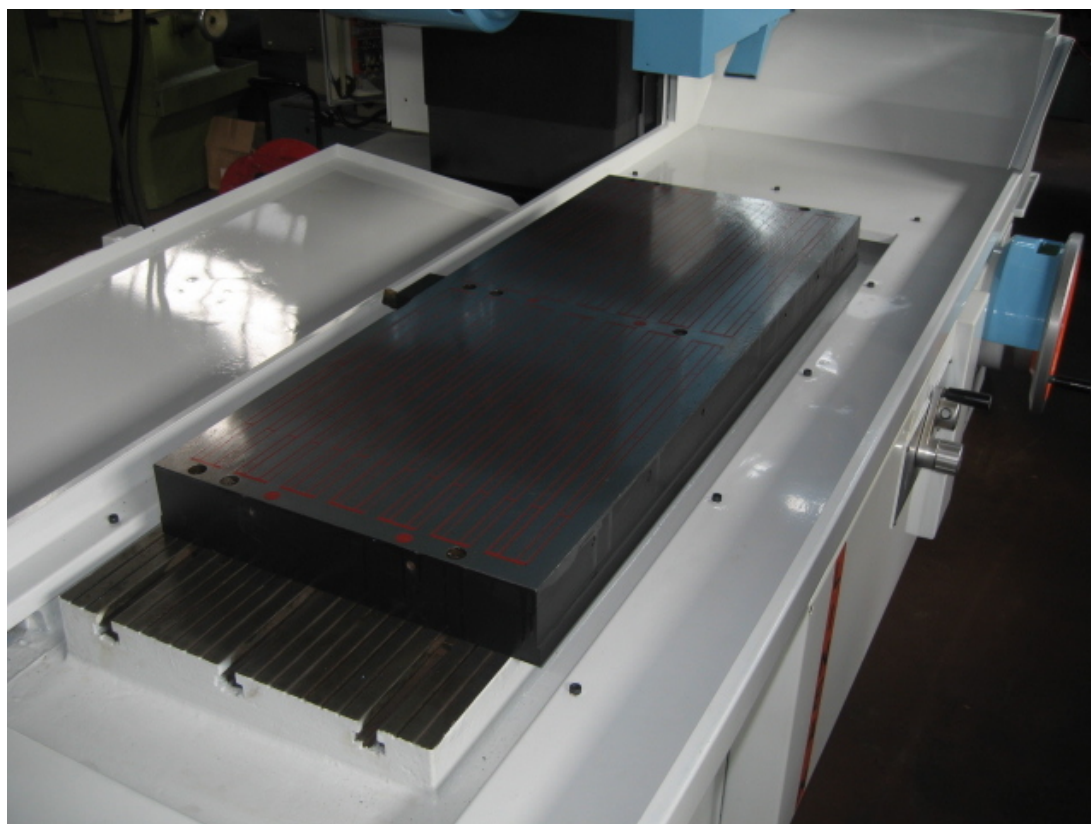

Gamba Macchine Srl

Contacts

Where we are

V.A.T. IT00639540988

+39 030 831096

C.F./R.I. 01581570171

+39 030 8913312

REA 248813 BS

offerte@gambamacchine.it

C.S. 802.165,00 €

Headquarter and Warehouse 1

Via Artigiani, 32 - 25063

Gardone V.T. Brescia - Italia

Warehouse 2

Via Caduti del lavoro 41, 25030

Coccaglio Brescia - Italia