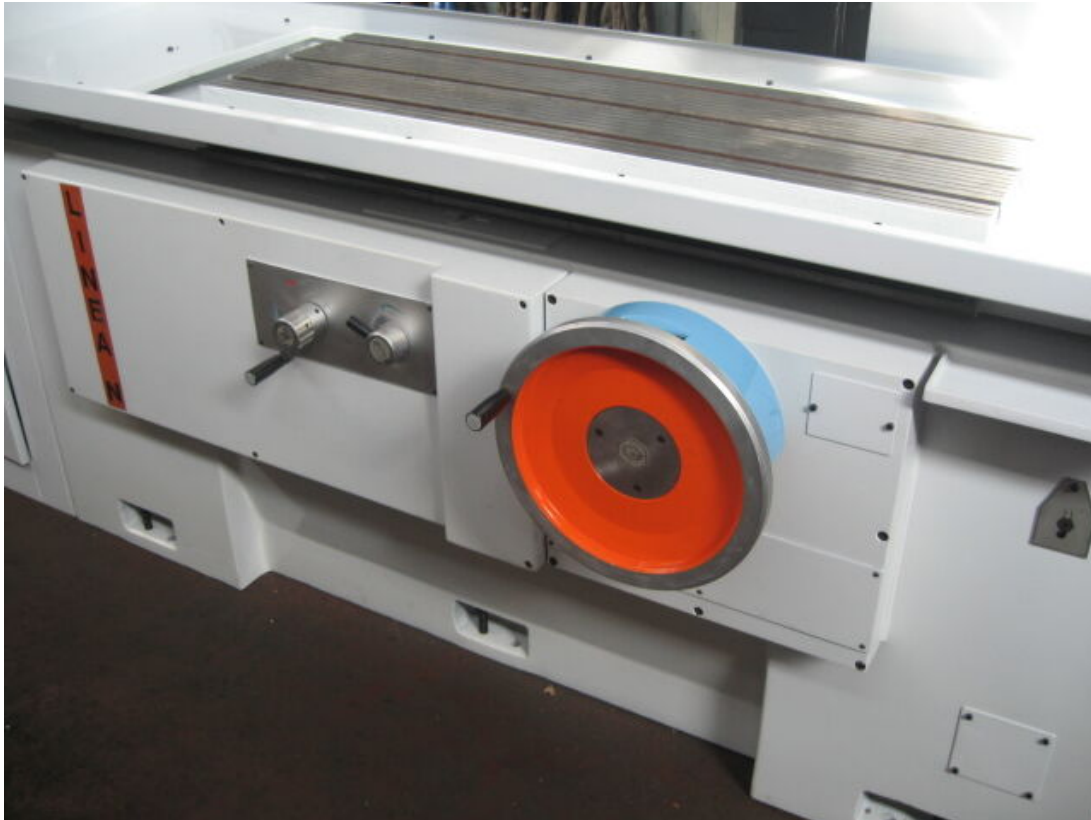

Gamba Macchine Srl

V.A.T. IT00639540988

C.F./R.I. 01581570171

REA 248813 BS

C.S. 802.165,00 €

Contacts

+39 030 831096

+39 030 8913312

offerte@gambamacchine.it

Where we are

Headquarter and Warehouse 1

Via Artigiani, 32 - 25063

Gardone V.T. Brescia - Italia

Warehouse 2

Via Caduti del lavoro 41, 25030

Coccaglio Brescia - Italia