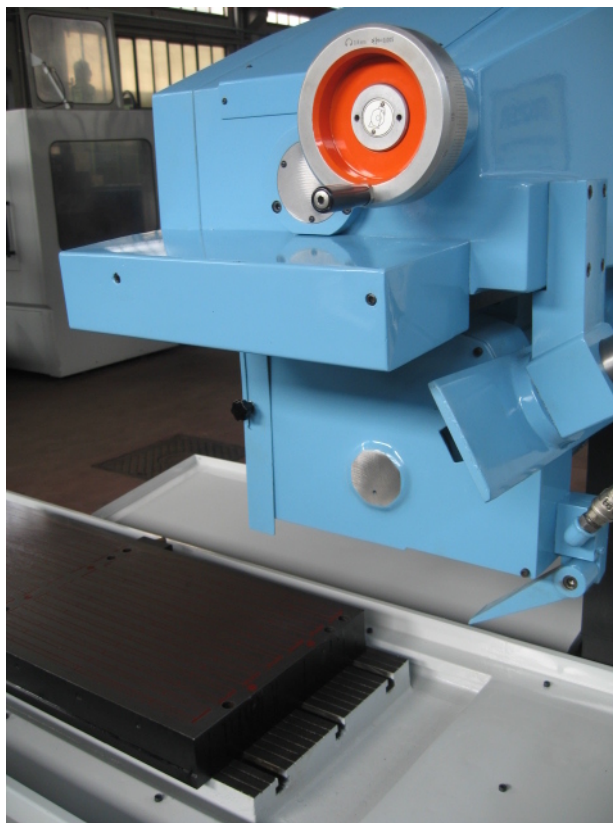

Gamba Macchine Srl

Contacts

Where we are

V.A.T. IT00639540988

+39 030 831096

C.F./R.I. 01581570171

+39 030 8913312

REA 248813 BS

offerte@gambamacchine.it

C.S. 802.165,00 €

Headquarter and Warehouse 1

Via Artigiani, 32 - 25063

Gardone V.T. Brescia - Italia

Warehouse 2

Via Caduti del lavoro 41, 25030

Coccaglio Brescia - Italia