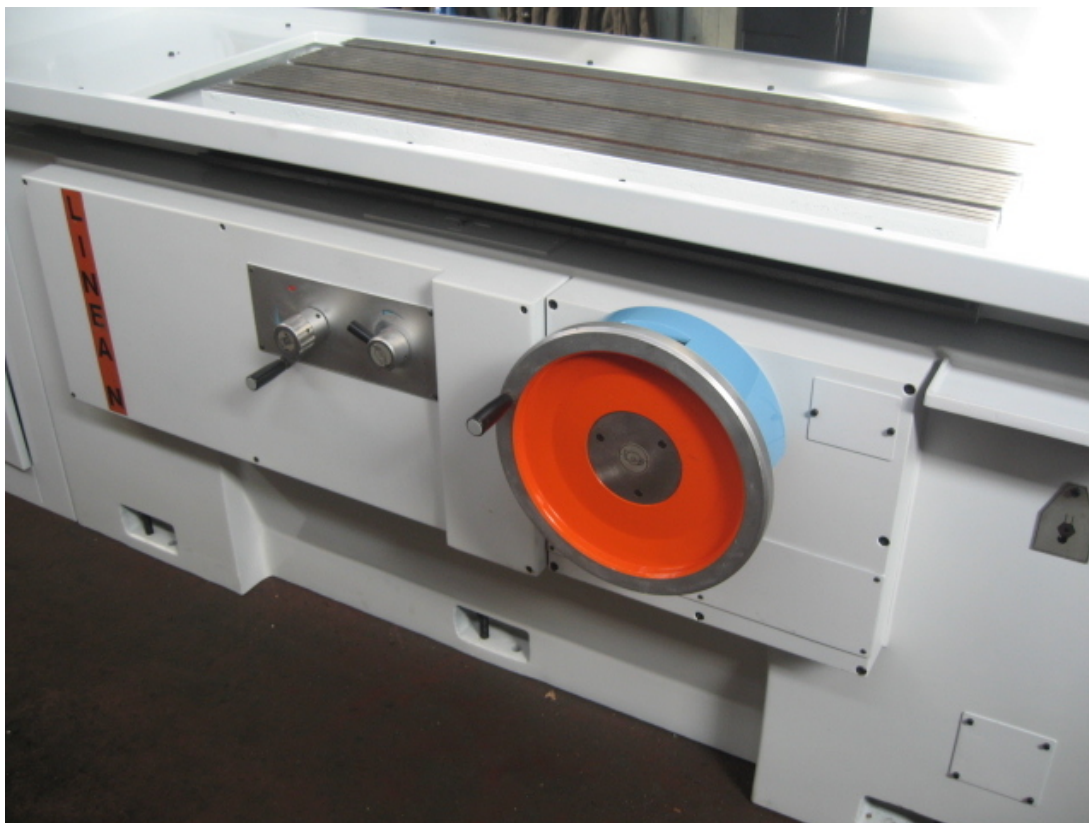

Gamba Macchine Srl

Contacts

Where we are

V.A.T. IT00639540988

+39 030 831096

Headquarter and Warehouse 1

Warehouse 2

C.F./R.I. 01581570171

+39 030 8913312

Via Artigiani, 32 - 25063

Via Caduti del lavoro 41, 25030

REA 248813 BS

offerte@gambamacchine.it

Gardone V.T. Brescia - Italia

Coccaglio Brescia - Italia

C.S. 802.165,00 €