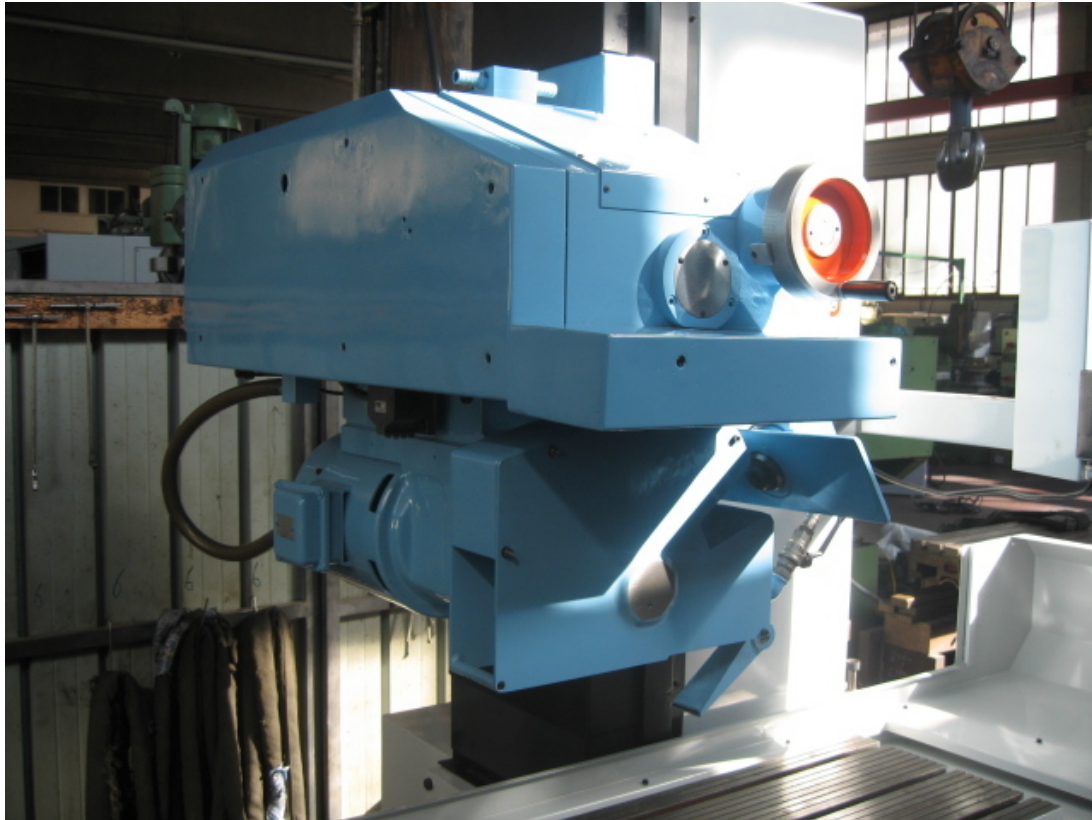

Gamba Macchine Srl

V.A.T. IT00639540988

C.F./R.I. 01581570171

REA 248813 BS

C.S. 802.165,00 €

Contacts

+39 030 831096

+39 030 8913312

offerte@gambamacchine.it

Where we are

Headquarter and Warehouse 1

Via Artigiani, 32 - 25063

Gardone V.T. Brescia - Italia

Warehouse 2

Via Caduti del lavoro 41, 25030

Coccaglio Brescia - Italia