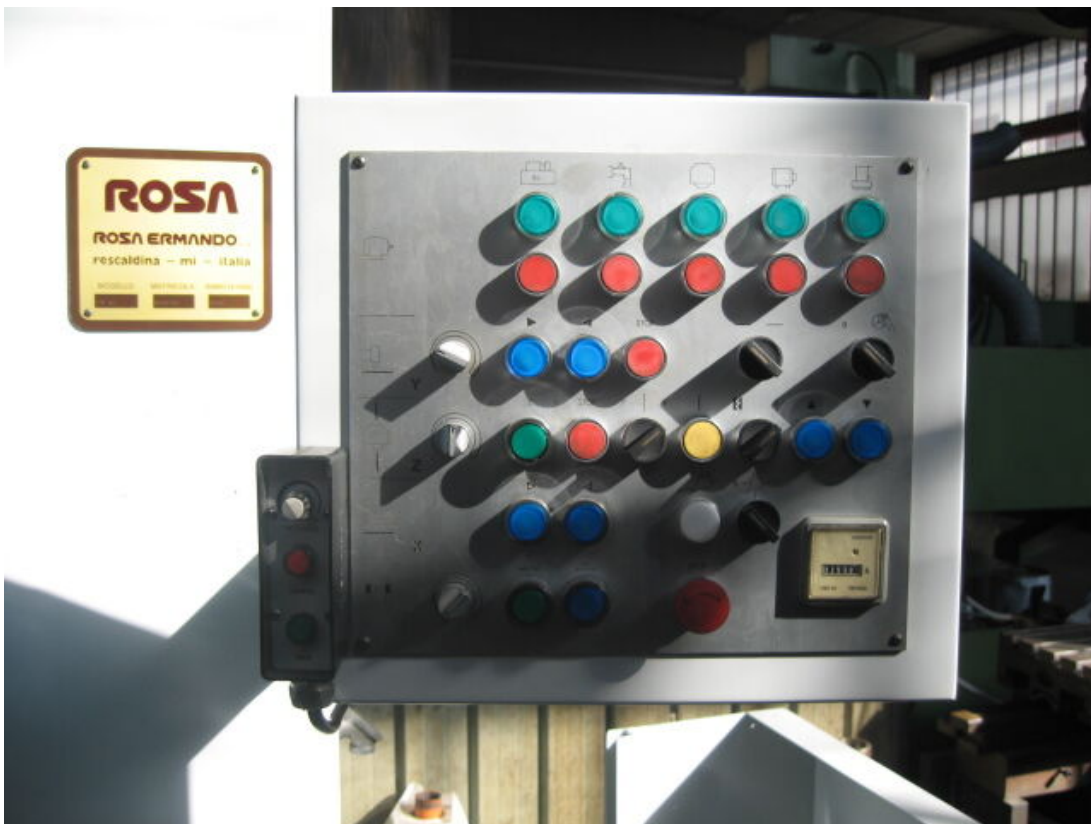

Gamba Macchine Srl

V.A.T. IT00639540988

C.F./R.I. 01581570171

REA 248813 BS

C.S. 802.165,00 €

Contacts

+39 030 831096

+39 030 8913312

offerte@gambamacchine.it

Where we are

Headquarter and Warehouse 1

Via Artigiani, 32 - 25063

Gardone V.T. Brescia - Italia

Warehouse 2

Via Caduti del lavoro 41, 25030

Coccaglio Brescia - Italia