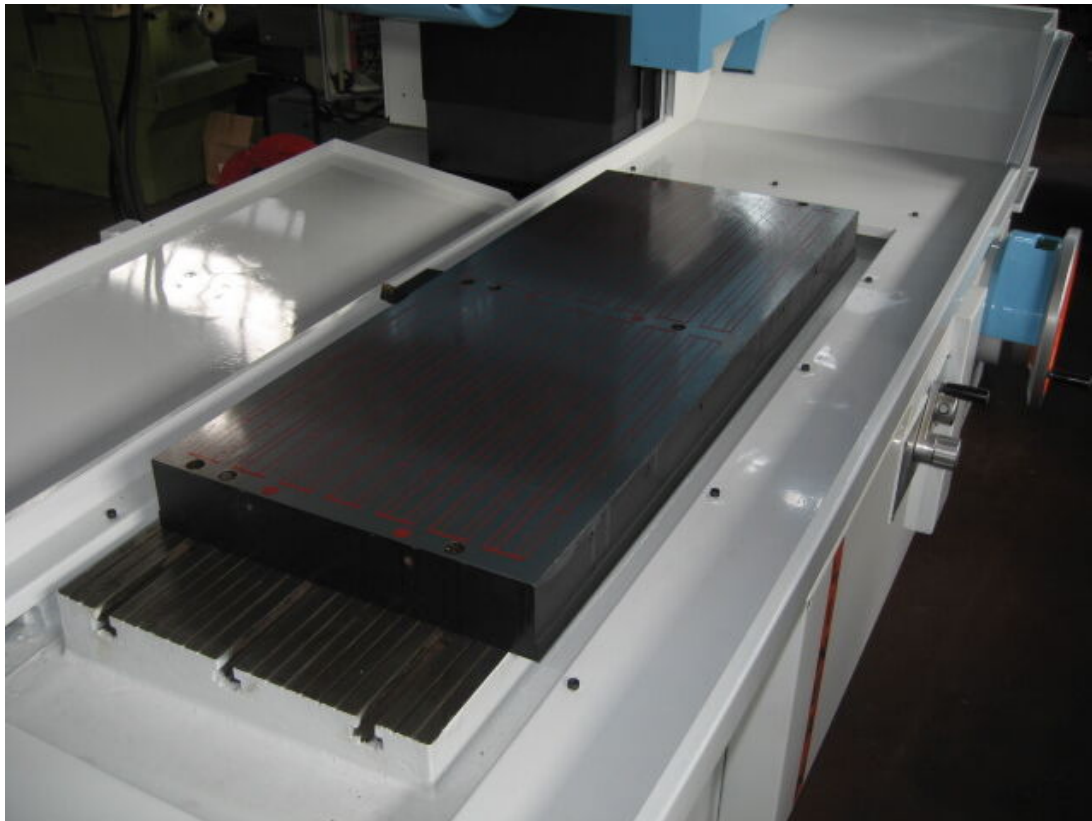

Gamba Macchine Srl

V.A.T. IT00639540988

C.F./R.I. 01581570171

REA 248813 BS

C.S. 802.165,00 €

Contacts

+39 030 831096

+39 030 8913312

offerte@gambamacchine.it

Where we are

Headquarter and Warehouse 1

Via Artigiani, 32 - 25063

Gardone V.T. Brescia - Italia

Warehouse 2

Via Caduti del lavoro 41, 25030

Coccaglio Brescia - Italia