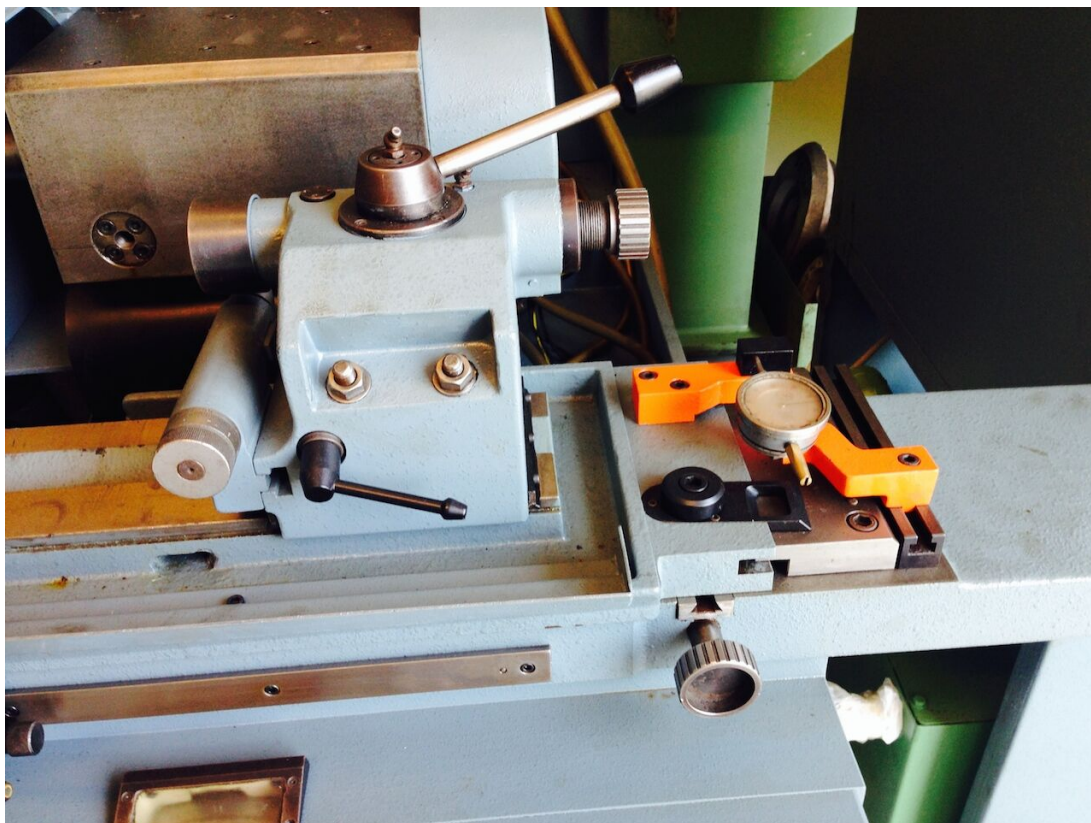

Gamba Macchine Srl

Contacts

Where we are

V.A.T. IT00639540988

+39 030 831096

Headquarter and Warehouse 1

Warehouse 2

C.F./R.I. 01581570171

+39 030 8913312

Via Artigiani, 32 - 25063

Via Caduti del lavoro 41, 25030

REA 248813 BS

offerte@gambamacchine.it

Gardone V.T. Brescia - Italia

Coccaglio Brescia - Italia

C.S. 802.165,00 €