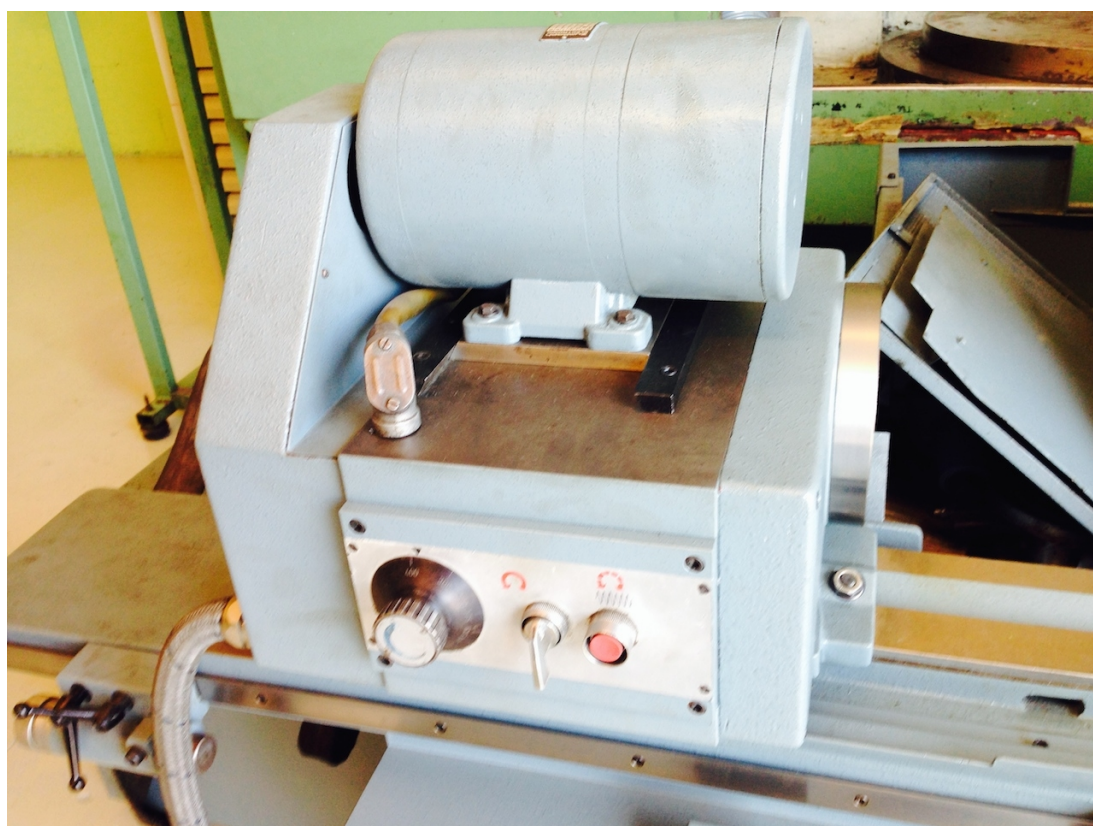

Gamba Macchine Srl

Contacts

Where we are

V.A.T. IT00639540988

+39 030 831096

Headquarter and Warehouse 1

Warehouse 2

C.F./R.I. 01581570171

+39 030 8913312

Via Artigiani, 32 - 25063

Via Caduti del lavoro 41, 25030

REA 248813 BS

offerte@gambamacchine.it

Gardone V.T. Brescia - Italia

Coccaglio Brescia - Italia

C.S. 802.165,00 €