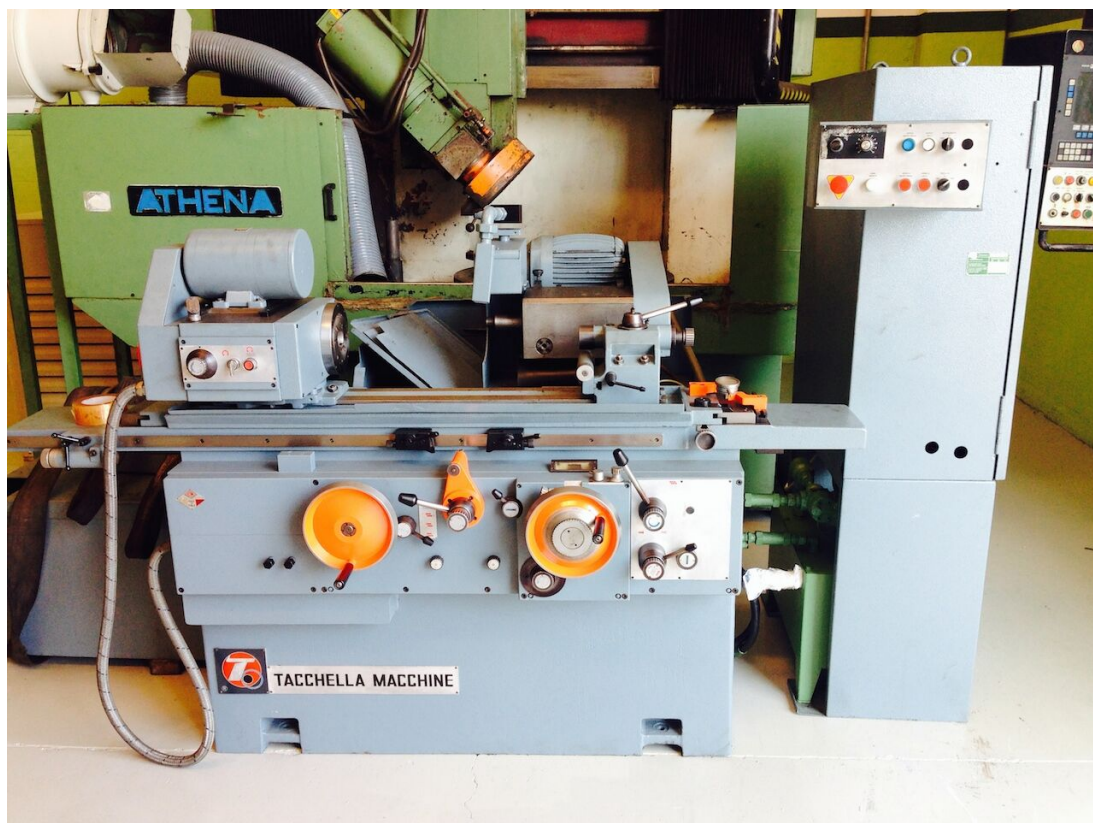

Gamba Macchine Srl

Contacts

Where we are

V.A.T. IT00639540988

+39 030 831096

Headquarter and Warehouse 1

Warehouse 2

C.F./R.I. 01581570171

+39 030 8913312

Via Artigiani, 32 - 25063

Via Caduti del lavoro 41, 25030

REA 248813 BS

offerte@gambamacchine.it

Gardone V.T. Brescia - Italia

Coccaglio Brescia - Italia

C.S. 802.165,00 €