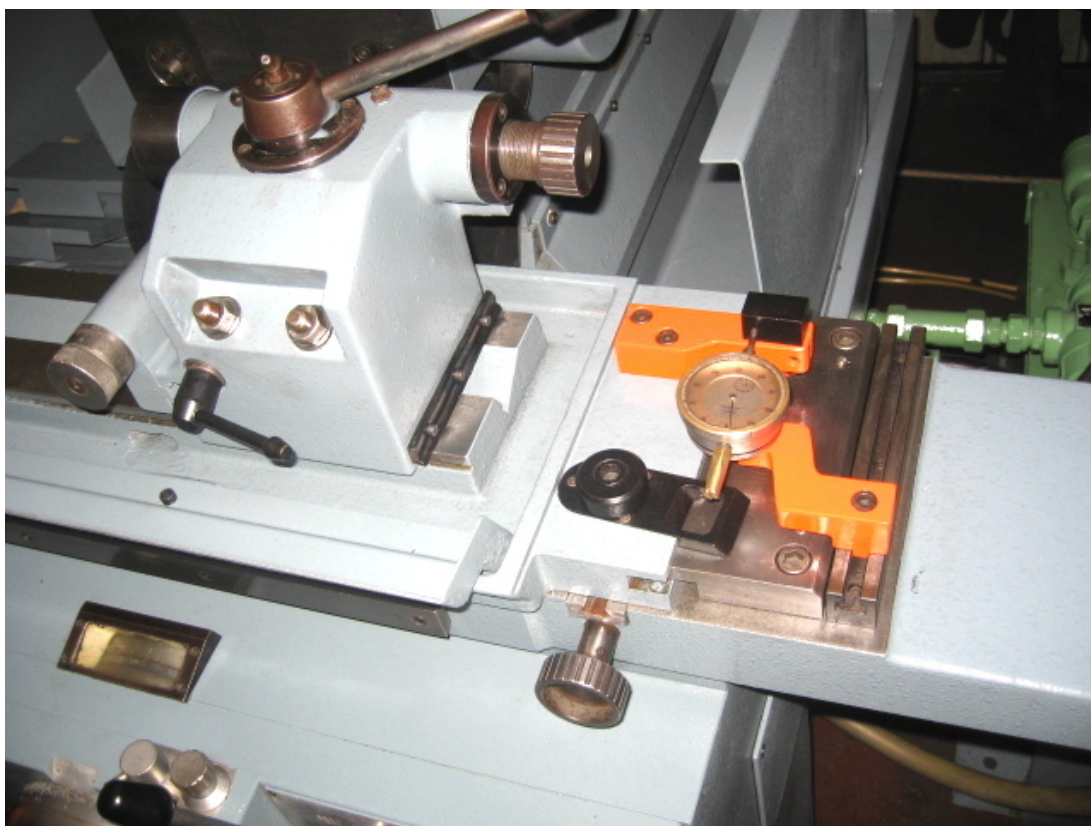

Gamba Macchine Srl

Contacts

Where we are

V.A.T. IT00639540988

+39 030 831096

Headquarter and Warehouse 1

Warehouse 2

C.F./R.I. 01581570171

+39 030 8913312

Via Artigiani, 32 - 25063

Via Caduti del lavoro 41, 25030

REA 248813 BS

offerte@gambamacchine.it

Gardone V.T. Brescia - Italia

Coccaglio Brescia - Italia

C.S. 802.165,00 €