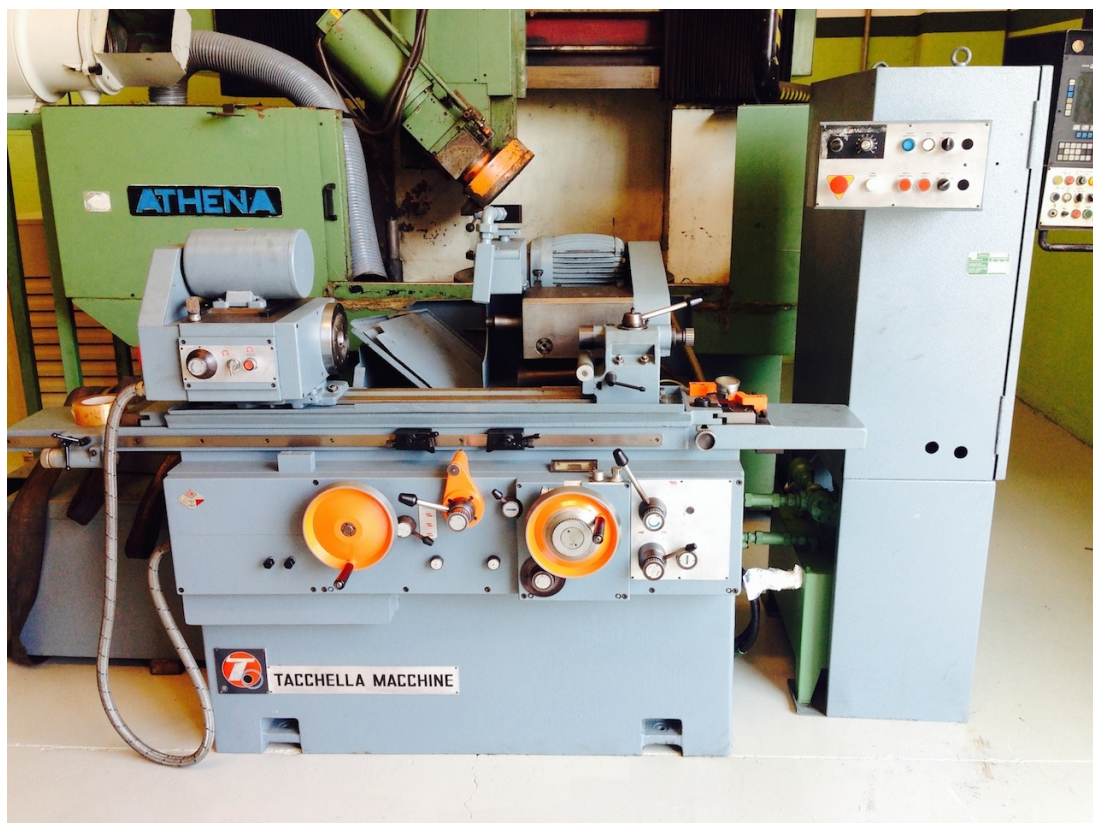

Gamba Macchine Srl

Contacts

Where we are

V.A.T. IT00639540988

+39 030 831096

Headquarter and Warehouse 1

Warehouse 2

C.F./R.I. 01581570171

+39 030 8913312

Via Artigiani, 32 - 25063

Via Caduti del lavoro 41, 25030

REA 248813 BS

offerte@gambamacchine.it

Gardone V.T. Brescia - Italia

Coccaglio Brescia - Italia

C.S. 802.165,00 €