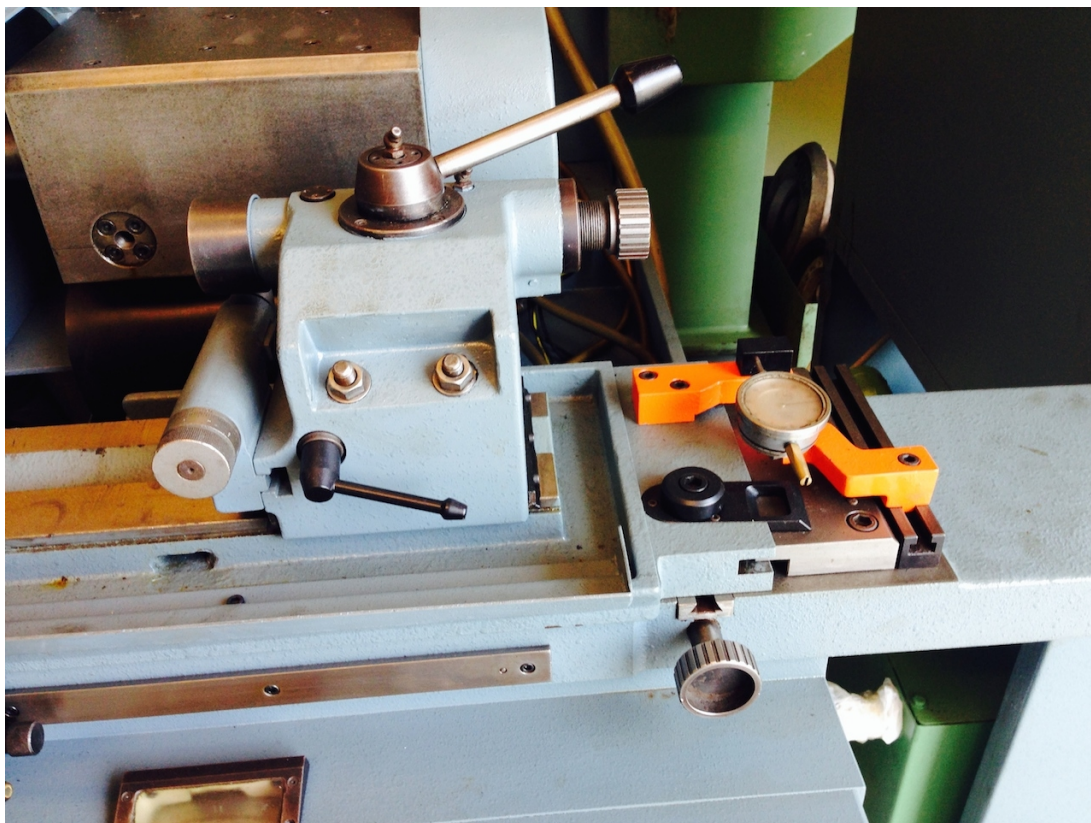

Gamba Macchine Srl

Contacts

Where we are

V.A.T. IT00639540988

+39 030 831096

Headquarter and Warehouse 1

Warehouse 2

C.F./R.I. 01581570171

+39 030 8913312

Via Artigiani, 32 - 25063

Via Caduti del lavoro 41, 25030

REA 248813 BS

offerte@gambamacchine.it

Gardone V.T. Brescia - Italia

Coccaglio Brescia - Italia

C.S. 802.165,00 €