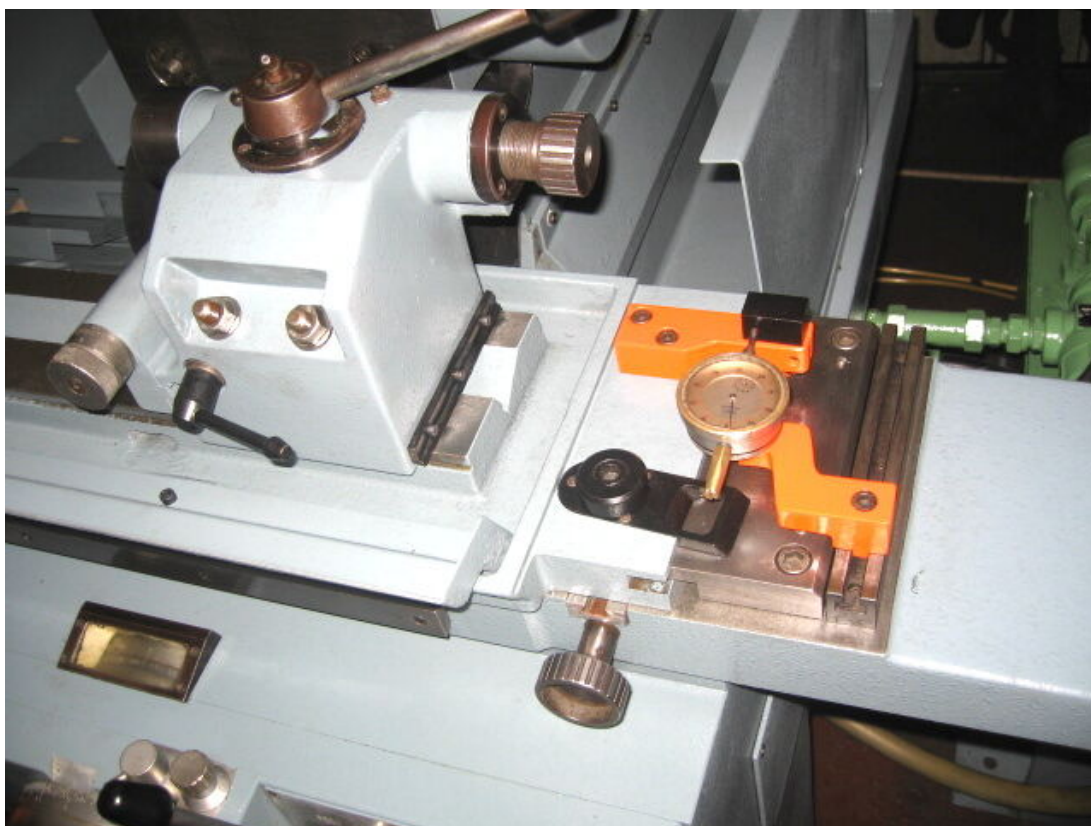

Gamba Macchine Srl

Contacts

Where we are

V.A.T. IT00639540988

+39 030 831096

Headquarter and Warehouse 1

Warehouse 2

C.F./R.I. 01581570171

+39 030 8913312

Via Artigiani, 32 - 25063

Via Caduti del lavoro 41, 25030

REA 248813 BS

offerte@gambamacchine.it

Gardone V.T. Brescia - Italia

Coccaglio Brescia - Italia

C.S. 802.165,00 €