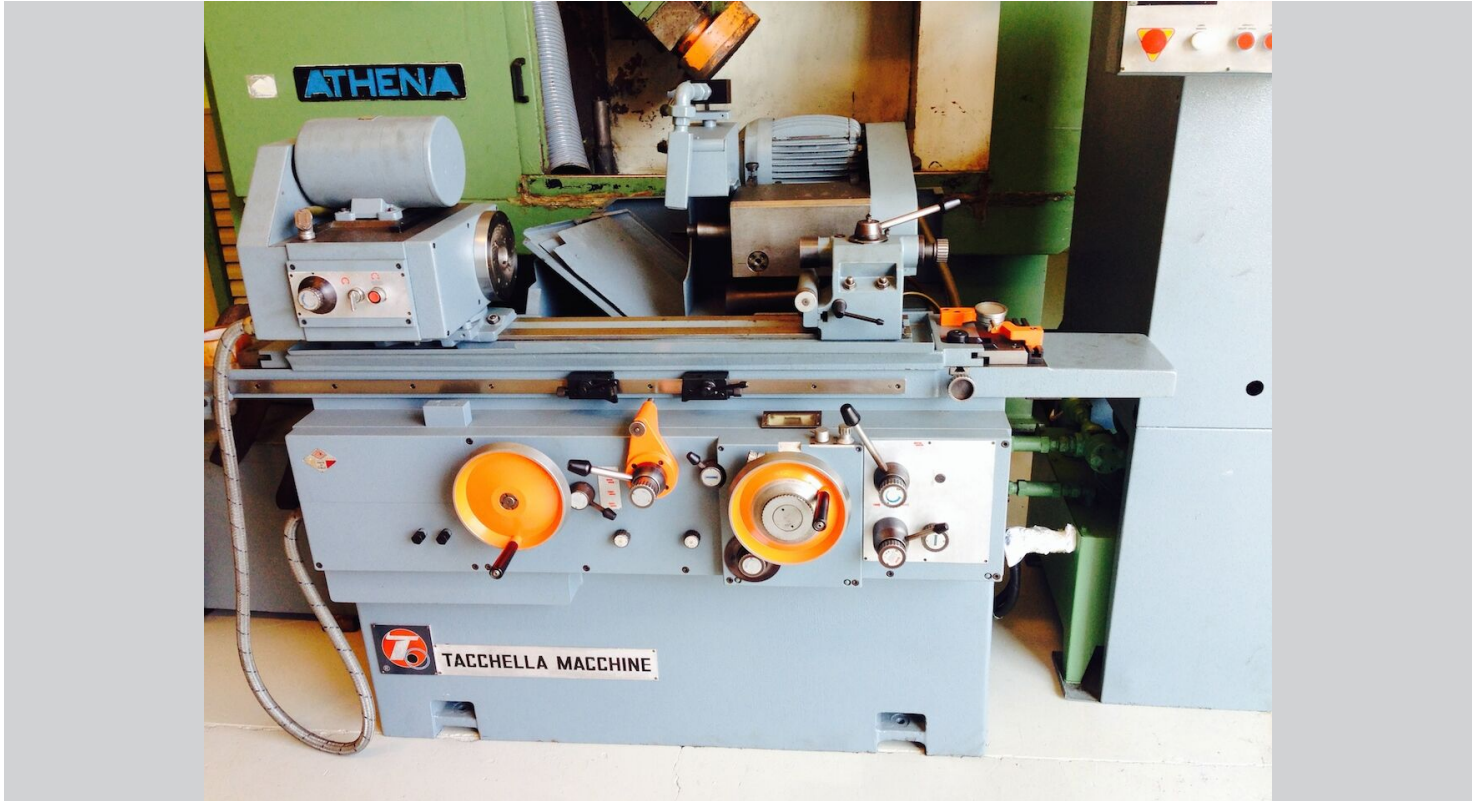

TACCHELLA 612 UA

Category Grinding Machine

Made 1018 UM

Type ID/OD

Model 612 UA

Capacity 200x600 mm

Technical specifications

Gamba Macchine Srl