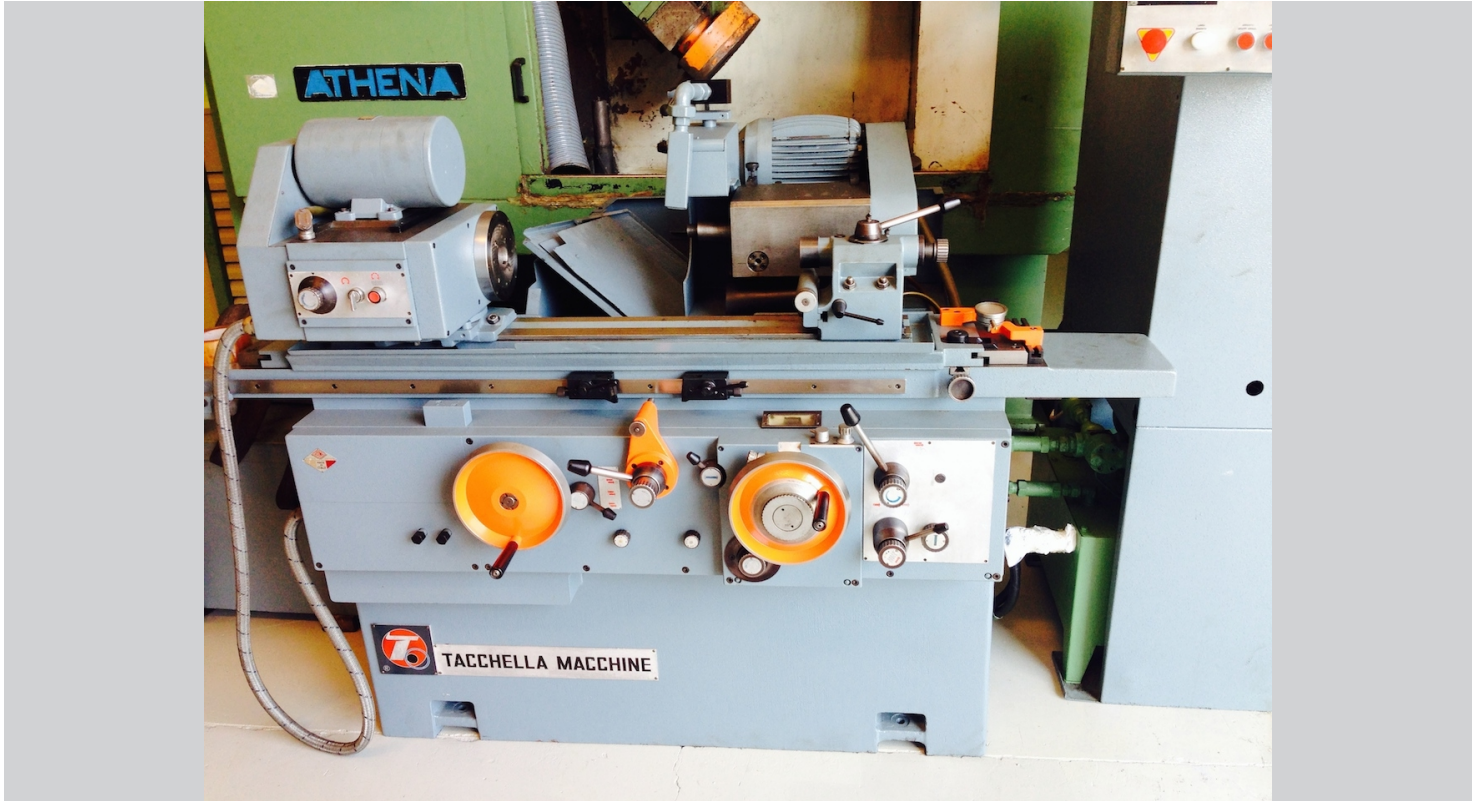

TACCHELLA 612 UA

Category Grinding Machine

Made TACCHELLA

Type ID/OD

Model 612 UA

Capacity 200x600 mm

Technical specifications

Gamba Macchine Srl