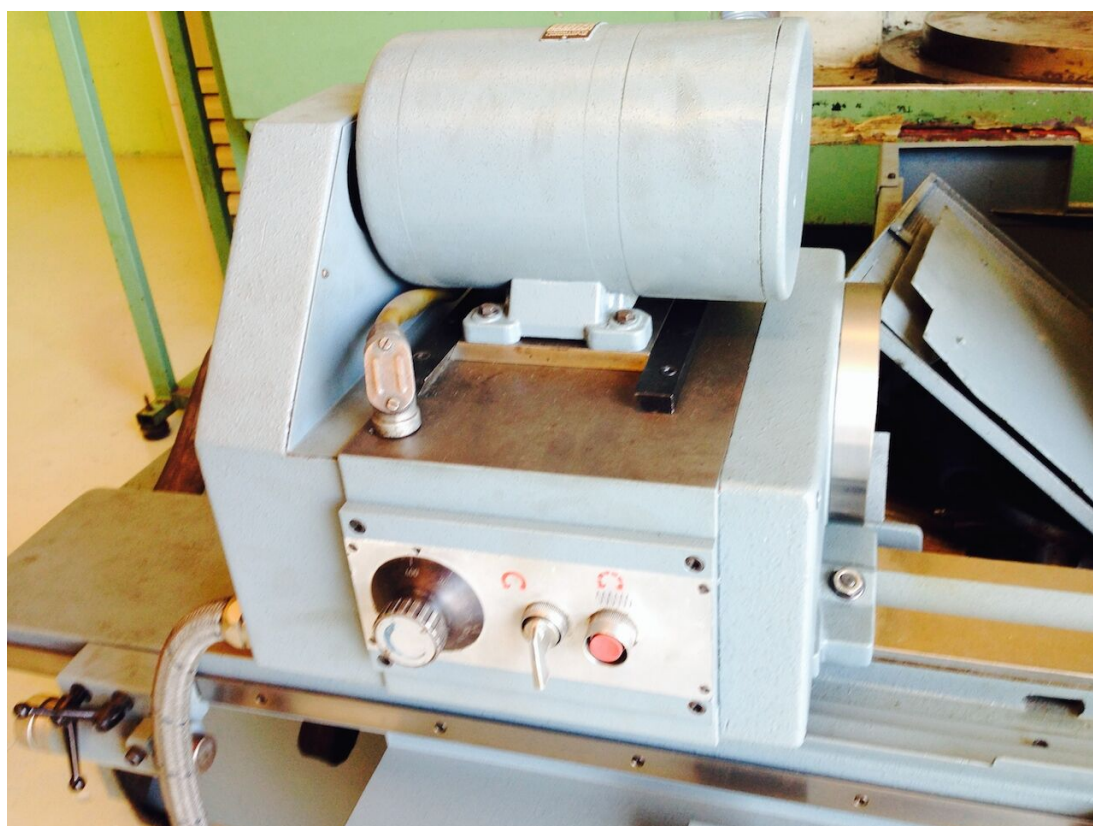

Gamba Macchine Srl

Contacts

Where we are

V.A.T. IT00639540988

+39 030 831096

Headquarter and Warehouse 1

Warehouse 2

C.F./R.I. 01581570171

+39 030 8913312

Via Artigiani, 32 - 25063

Via Caduti del lavoro 41, 25030

REA 248813 BS

offerte@gambamacchine.it

Gardone V.T. Brescia - Italia

Coccaglio Brescia - Italia

C.S. 802.165,00 €