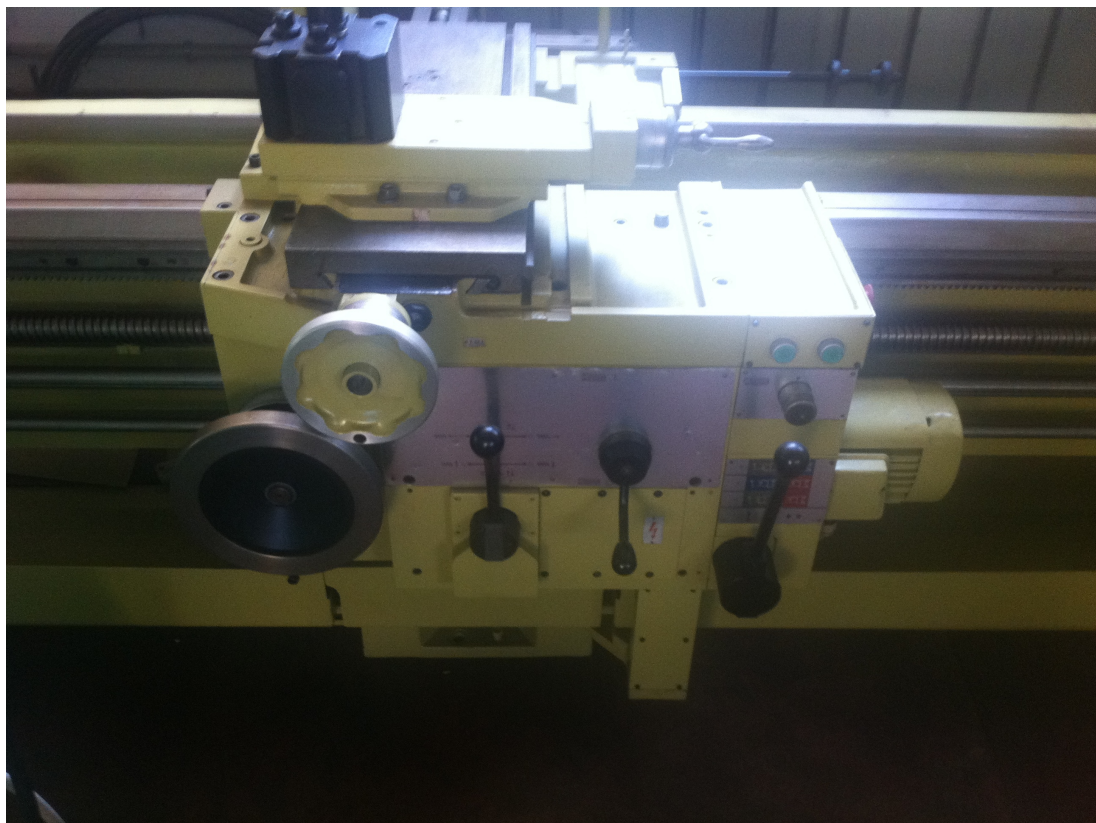

Gamba Macchine Srl

V.A.T. IT00639540988

C.F./R.I. 01581570171

REA 248813 BS

C.S. 802.165,00 €

Contacts

+39 030 831096

+39 030 8913312

offerte@gambamacchine.it

Where we are

Headquarter and Warehouse 1

Via Artigiani, 32 - 25063

Gardone V.T. Brescia - Italia

Warehouse 2

Via Caduti del lavoro 41, 25030

Coccaglio Brescia - Italia