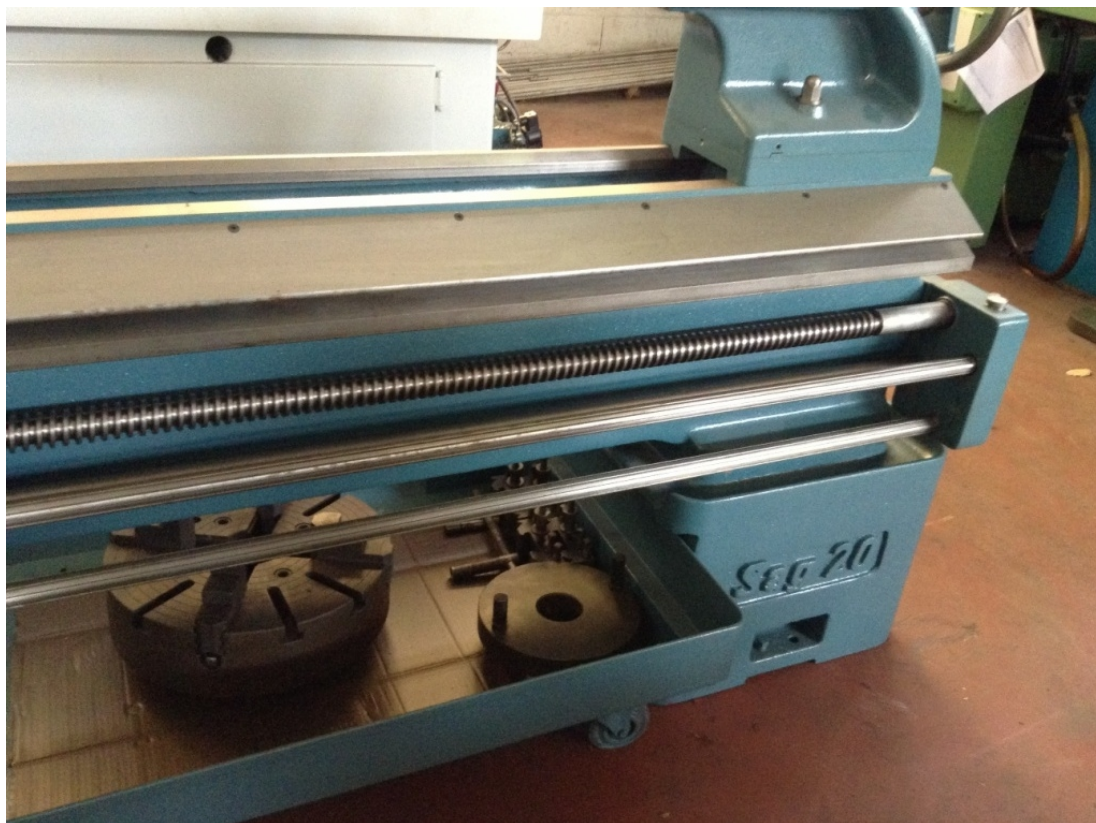

Gamba Macchine Srl

Contacts

Where we are

V.A.T. IT00639540988

+39 030 831096

Headquarter and Warehouse 1

Warehouse 2

C.F./R.I. 01581570171

+39 030 8913312

Via Artigiani, 32 - 25063

Via Caduti del lavoro 41, 25030

REA 248813 BS

offerte@gambamacchine.it

Gardone V.T. Brescia - Italia

Coccaglio Brescia - Italia

C.S. 802.165,00 €