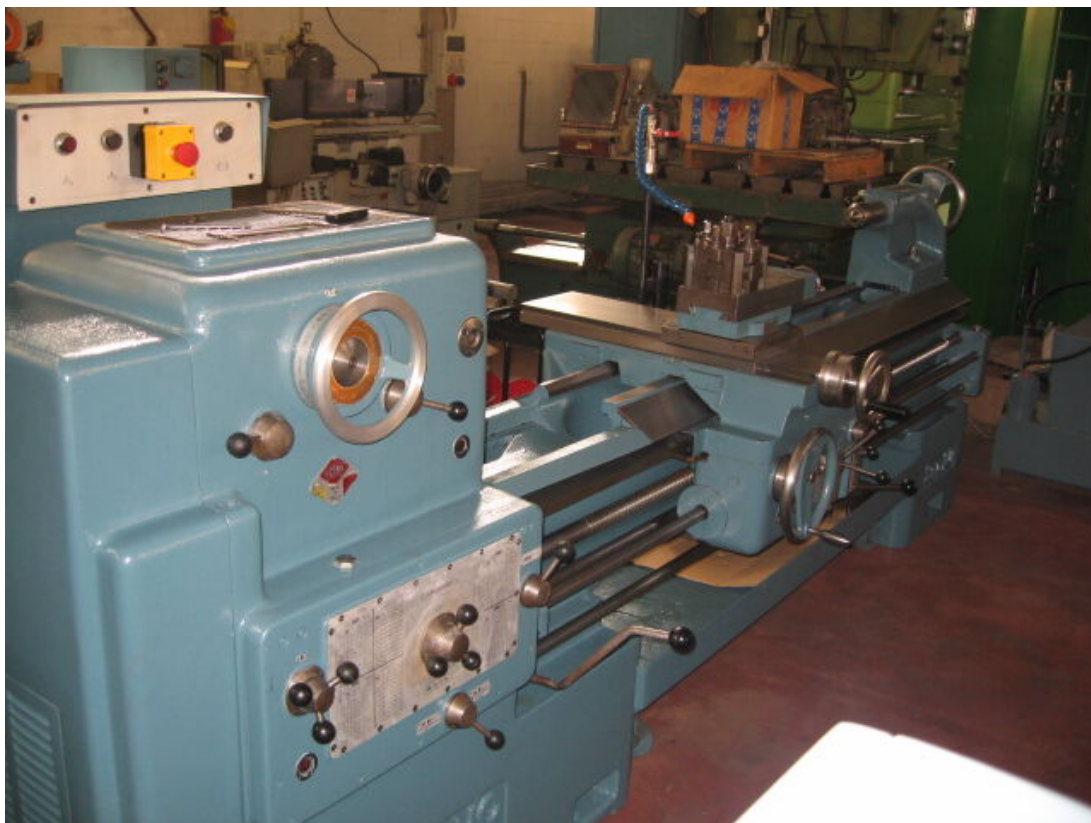

Gamba Macchine Srl

V.A.T. IT00639540988

C.F./R.I. 01581570171

REA 248813 BS

C.S. 802.165,00 €

Contacts

+39 030 831096

+39 030 8913312

offerte@gambamacchine.it

Where we are

Headquarter and Warehouse 1

Via Artigiani, 32 - 25063

Gardone V.T. Brescia - Italia

Warehouse 2

Via Caduti del lavoro 41, 25030

Coccaglio Brescia - Italia