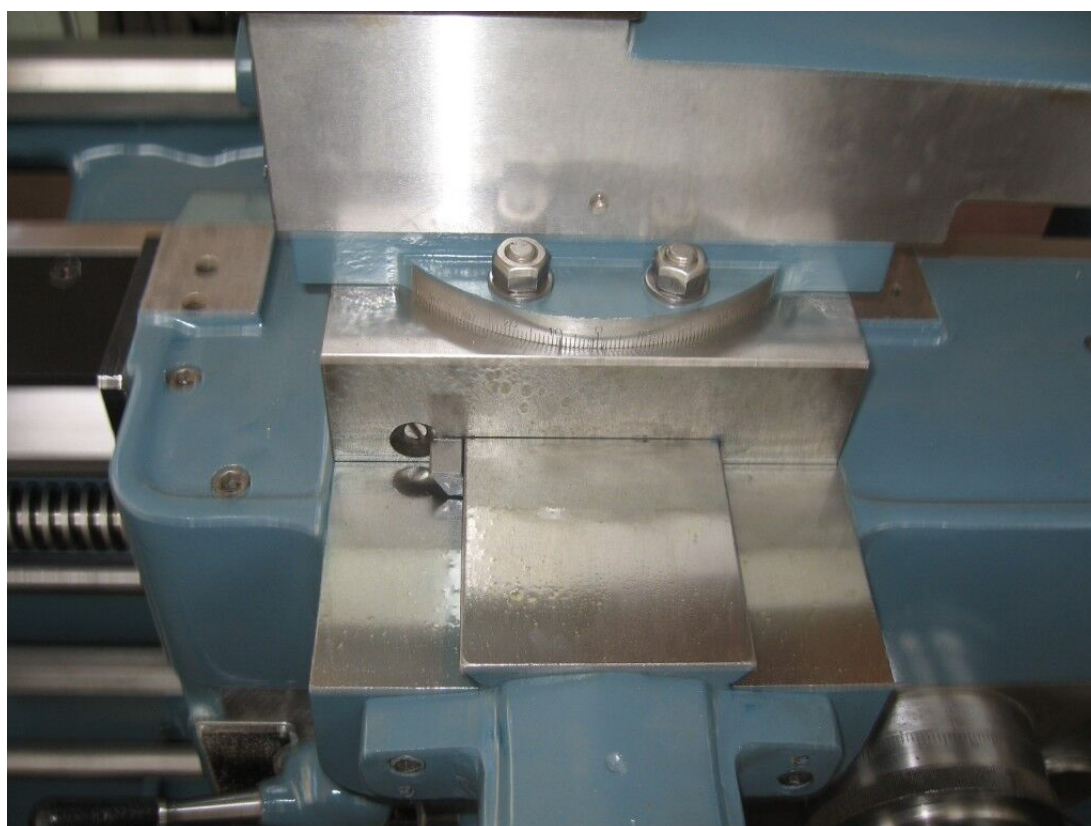

Gamba Macchine Srl

Contacts

Where we are

V.A.T. IT00639540988

+39 030 831096

Headquarter and Warehouse 1

Warehouse 2

C.F./R.I. 01581570171

+39 030 8913312

Via Artigiani, 32 - 25063

Via Caduti del lavoro 41, 25030

REA 248813 BS

offerte@gambamacchine.it

Gardone V.T. Brescia - Italia

Coccaglio Brescia - Italia

C.S. 802.165,00 €