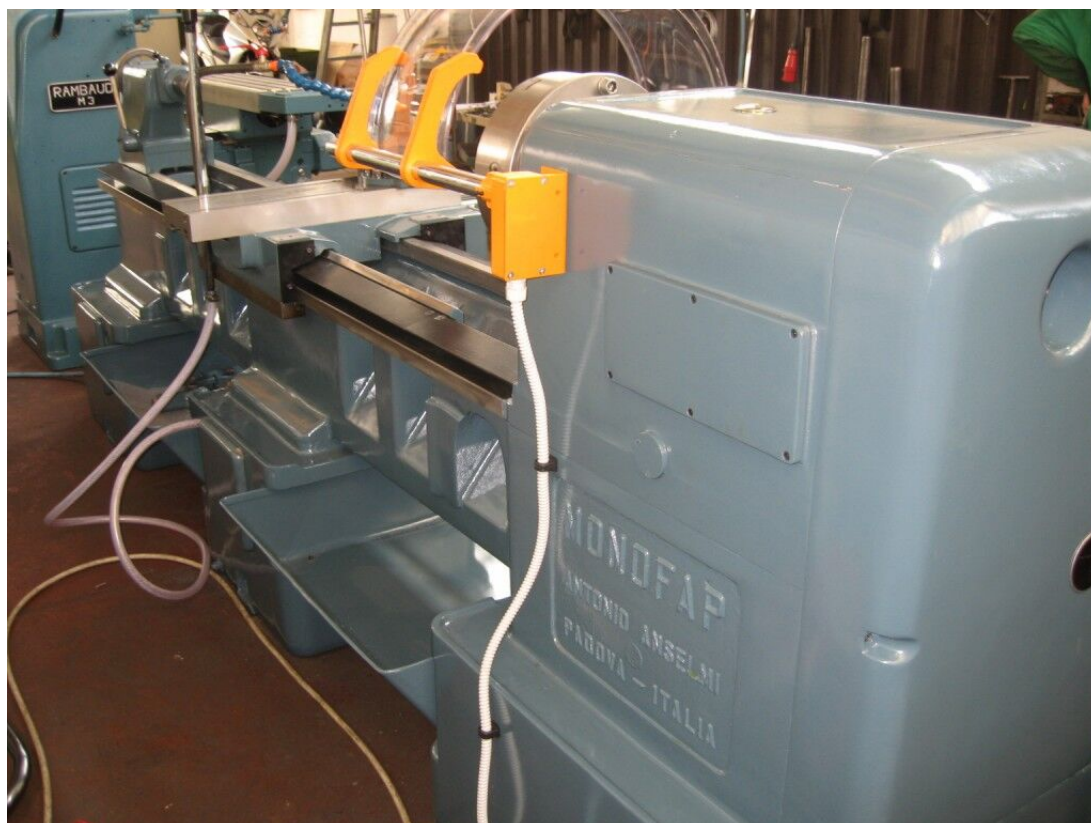

Gamba Macchine Srl

Contacts

Where we are

V.A.T. IT00639540988

+39 030 831096

Headquarter and Warehouse 1

Warehouse 2

C.F./R.I. 01581570171

+39 030 8913312

Via Artigiani, 32 - 25063

Via Caduti del lavoro 41, 25030

REA 248813 BS

offerte@gambamacchine.it

Gardone V.T. Brescia - Italia

Coccaglio Brescia - Italia

C.S. 802.165,00 €