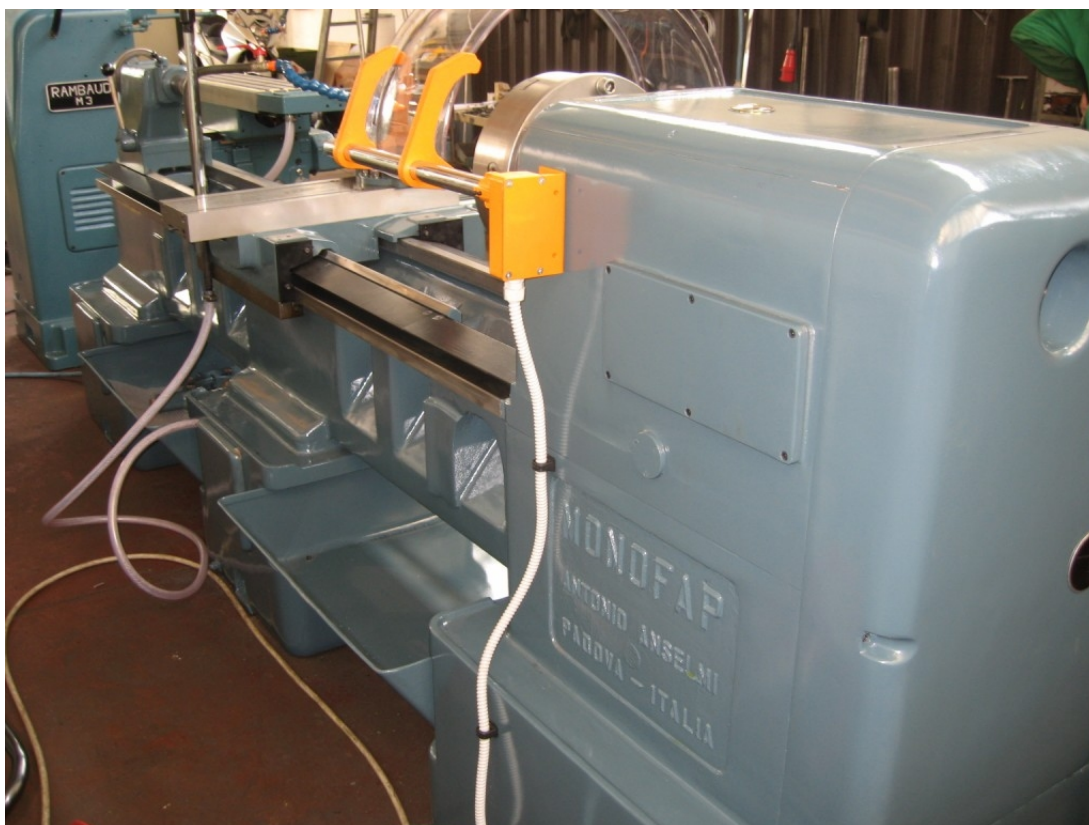

Gamba Macchine Srl

V.A.T. IT00639540988

C.F./R.I. 01581570171

REA 248813 BS

C.S. 802.165,00 €

Contacts

+39 030 831096

+39 030 8913312

offerte@gambamacchine.it

Where we are

Headquarter and Warehouse 1

Via Artigiani, 32 - 25063

Gardone V.T. Brescia - Italia

Warehouse 2

Via Caduti del lavoro 41, 25030

Coccaglio Brescia - Italia