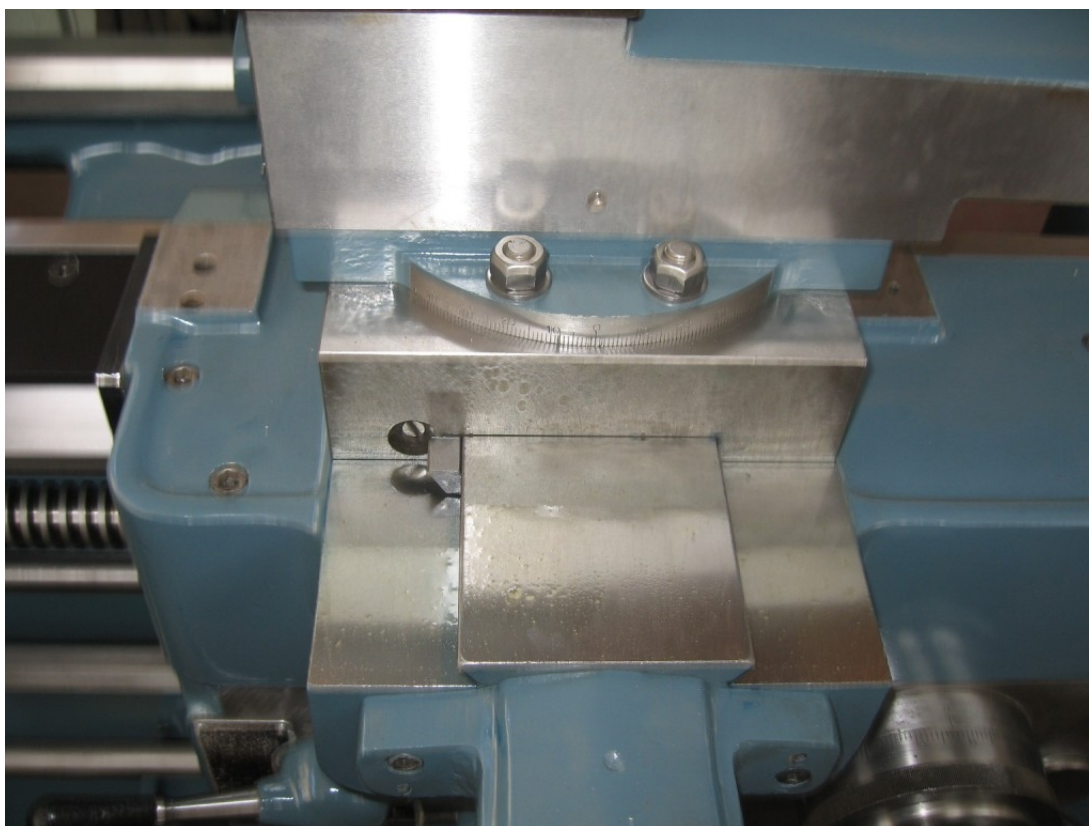

Gamba Macchine Srl

V.A.T. IT00639540988

C.F./R.I. 01581570171

REA 248813 BS

C.S. 802.165,00 €

Contacts

+39 030 831096

+39 030 8913312

offerte@gambamacchine.it

Where we are

Headquarter and Warehouse 1

Via Artigiani, 32 - 25063

Gardone V.T. Brescia - Italia

Warehouse 2

Via Caduti del lavoro 41, 25030

Coccaglio Brescia - Italia