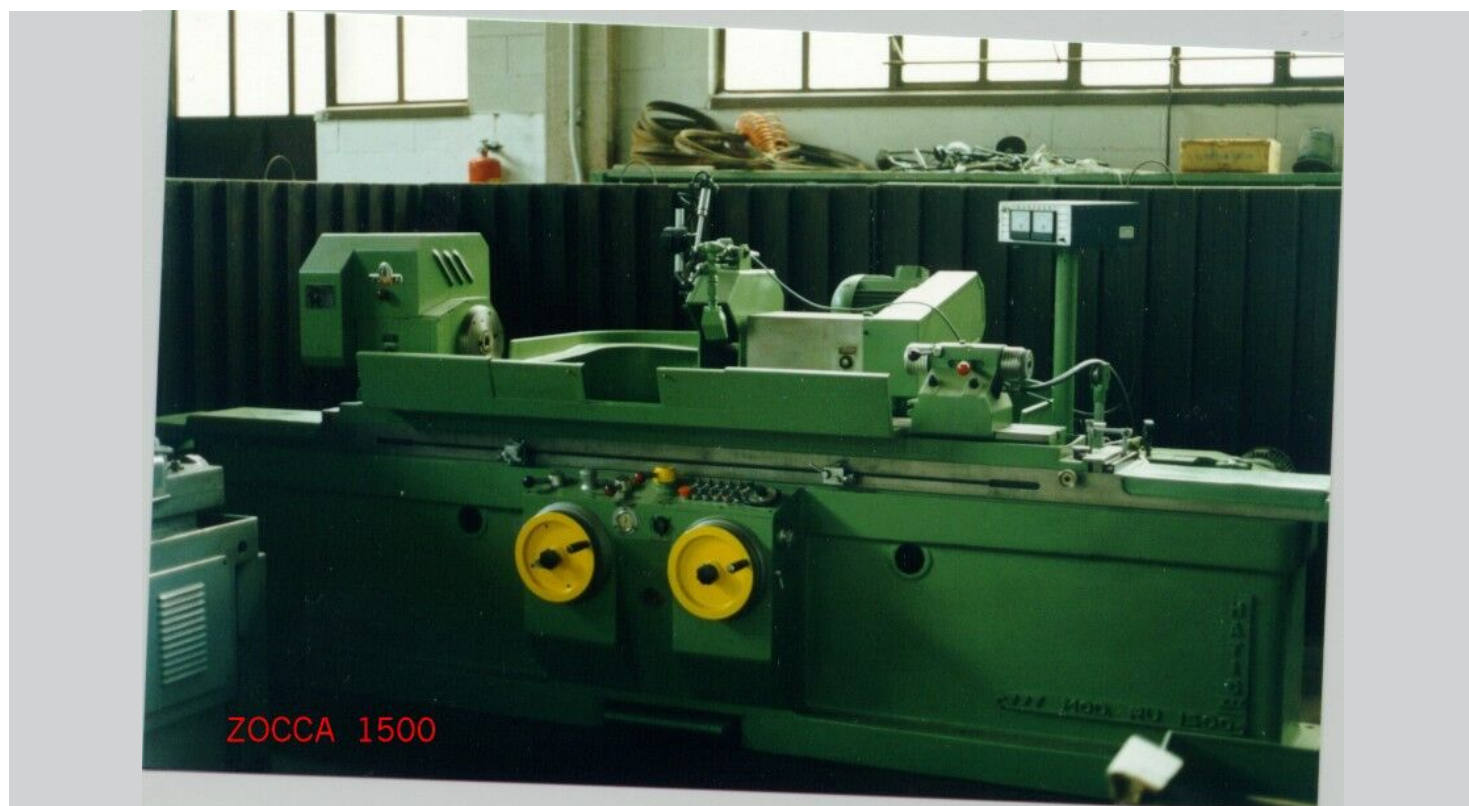

ZOCCA RU1500 MATIC

Category Grinding Machine

Type Cylindrical

Made ZOCCA

Model RU1500 MATIC

Gamba Macchine Srl

V.A.T. IT00639540988

C.F./R.I. 01581570171