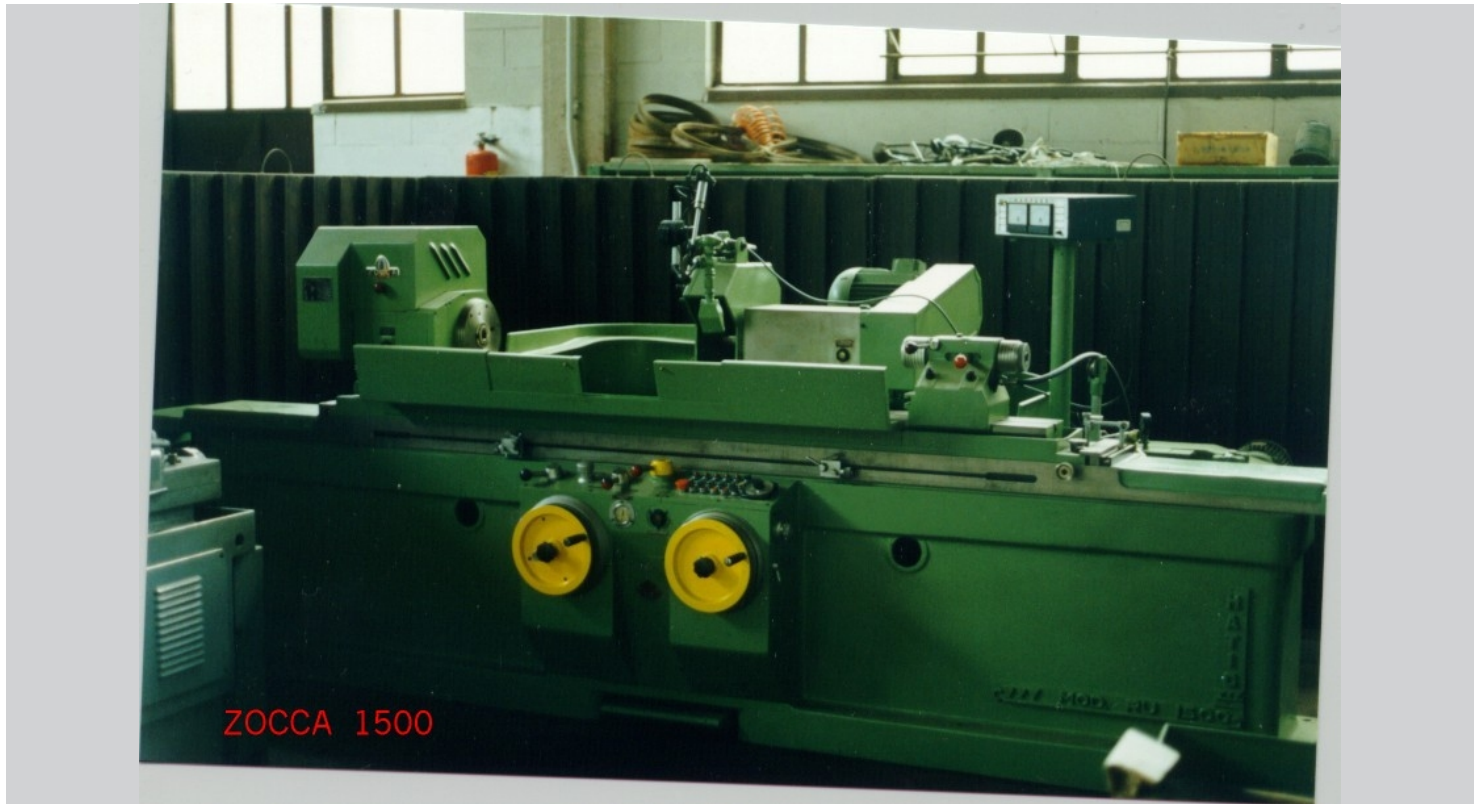

ZOCCA RU1500 MATIC

Category Grinding Machine

Type Cylindrical

Made ZOCCA

Model RU1500 MATIC

ZOCCA 1500

Gamba Macchine Srl

V.A.T. IT00639540988