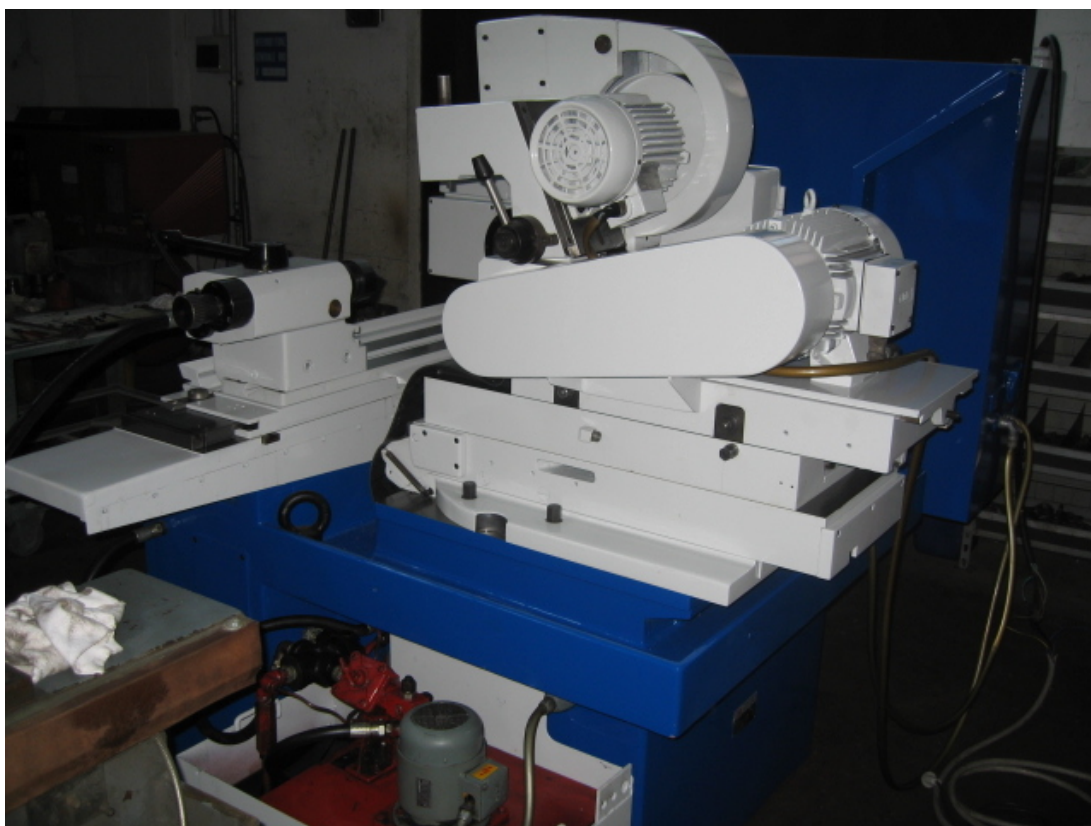

Gamba Macchine Srl

Contacts

Where we are

V.A.T. IT00639540988

+39 030 831096

Headquarter and Warehouse 1

Warehouse 2

C.F./R.I. 01581570171

+39 030 8913312

Via Artigiani, 32 - 25063

Via Caduti del lavoro 41, 25030

REA 248813 BS

offerte@gambamacchine.it

Gardone V.T. Brescia - Italia

Coccaglio Brescia - Italia

C.S. 802.165,00 €