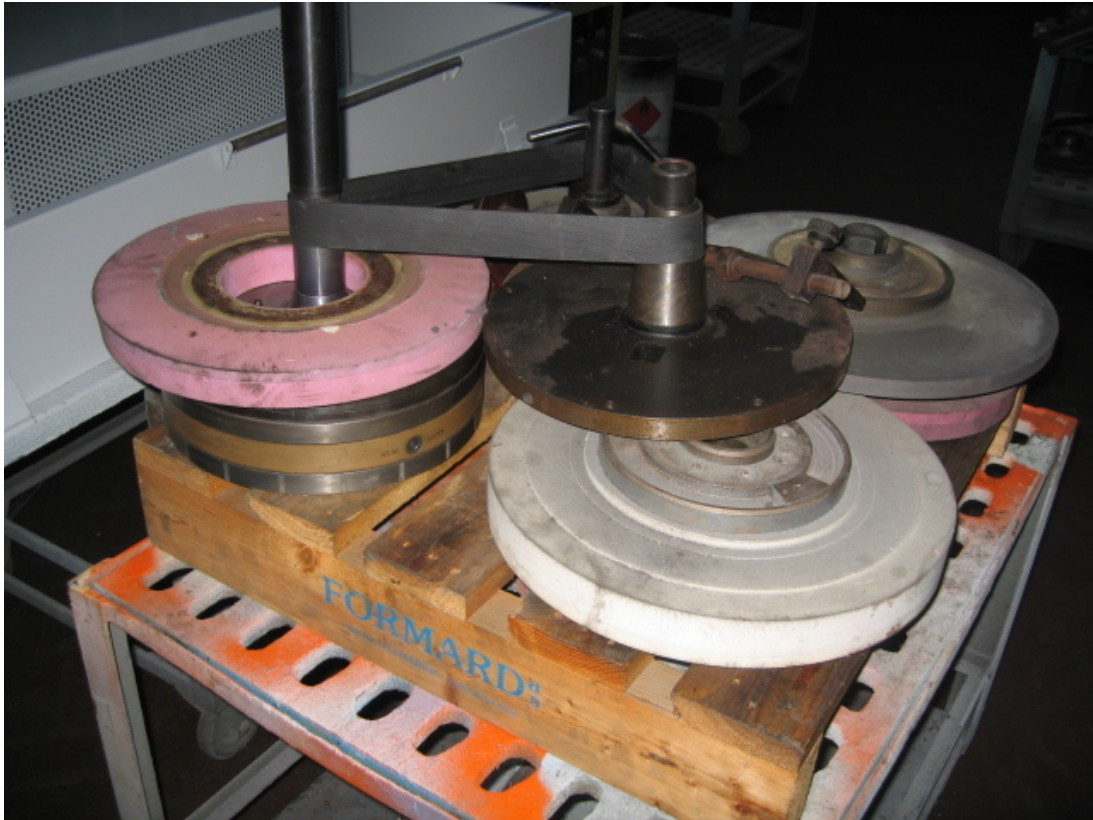

Gamba Macchine Srl

V.A.T. IT00639540988

C.F./R.I. 01581570171

REA 248813 BS

C.S. 802.165,00 €

Contacts

+39 030 831096

+39 030 8913312

offerte@gambamacchine.it

Where we are

Headquarter and Warehouse 1

Via Artigiani, 32 - 25063

Gardone V.T. Brescia - Italia

Warehouse 2

Via Caduti del lavoro 41, 25030

Coccaglio Brescia - Italia