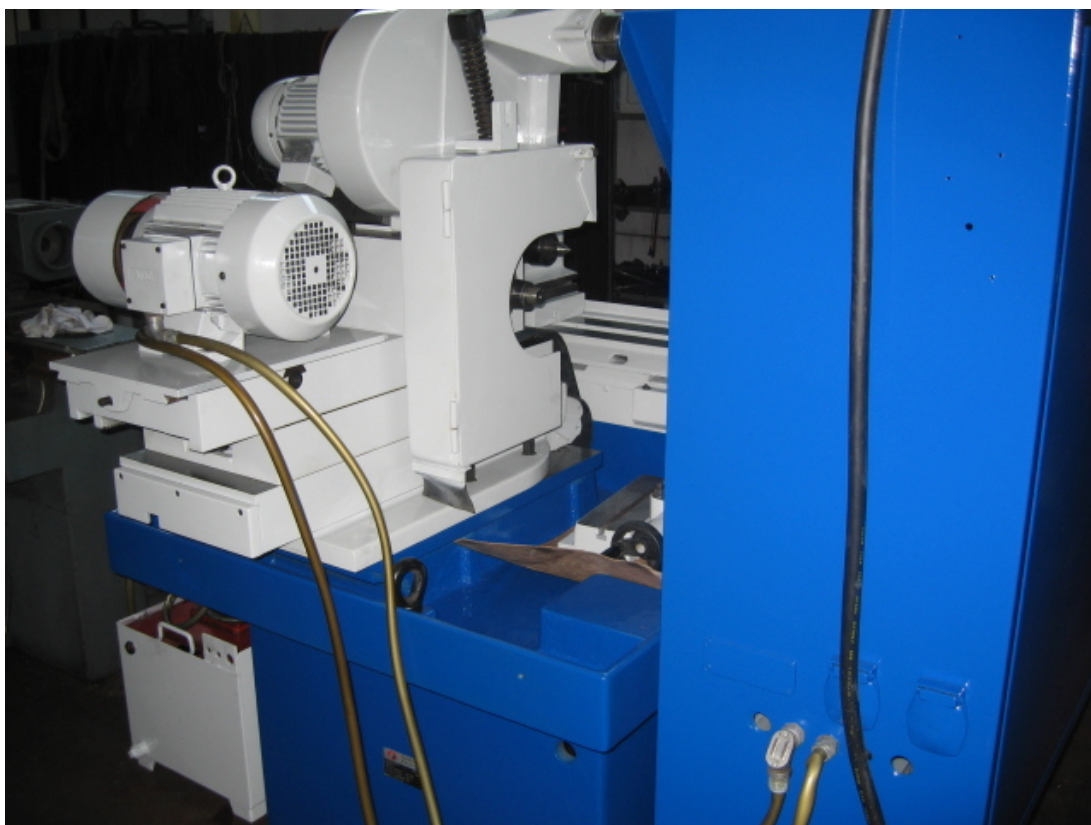

Gamba Macchine Srl

Contacts

Where we are

V.A.T. IT00639540988

+39 030 831096

Headquarter and Warehouse 1

Warehouse 2

C.F./R.I. 01581570171

+39 030 8913312

Via Artigiani, 32 - 25063

Via Caduti del lavoro 41, 25030

REA 248813 BS

offerte@gambamacchine.it

Gardone V.T. Brescia - Italia

Coccaglio Brescia - Italia

C.S. 802.165,00 €