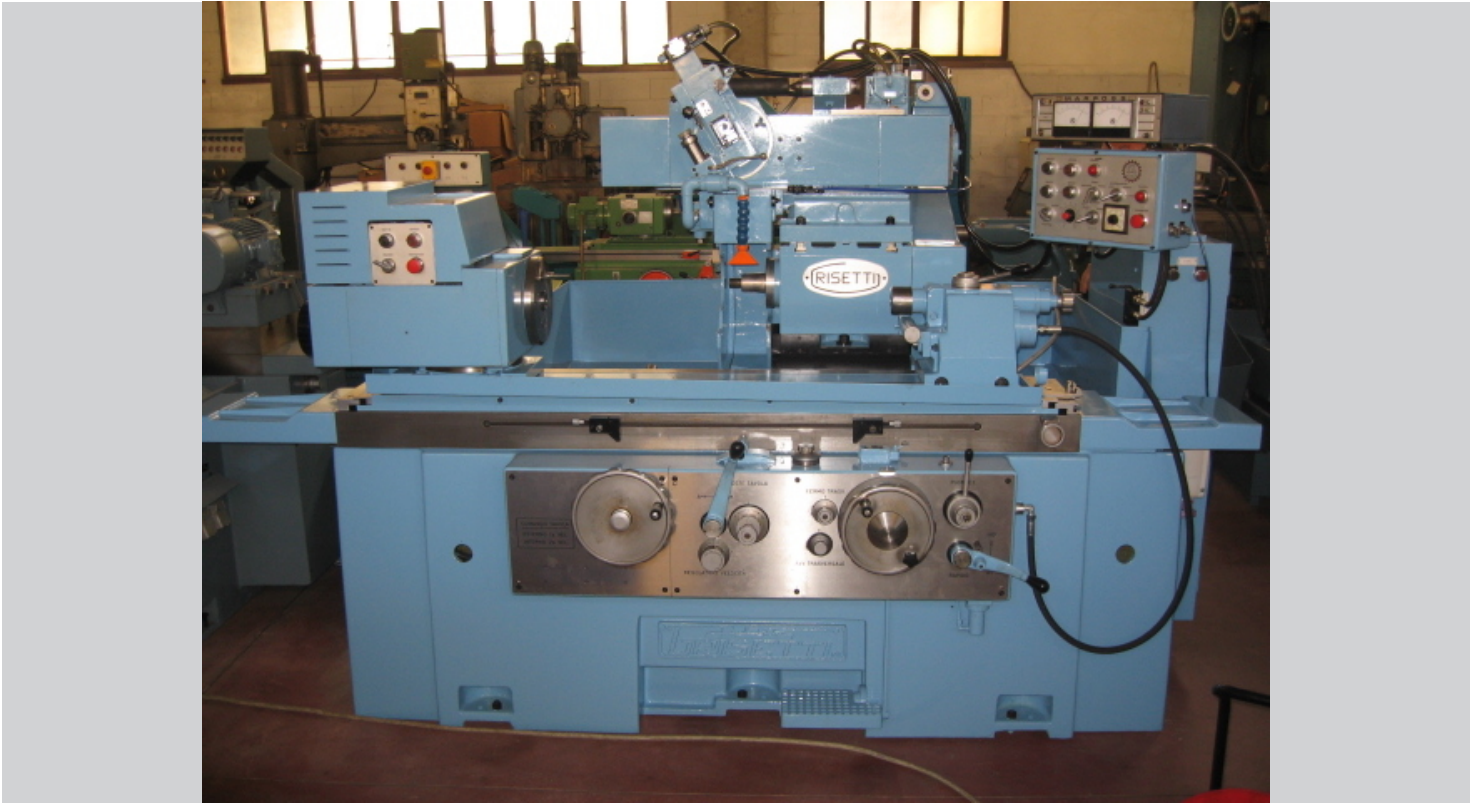

GRISSETTI GR 1000

Category Grinding Machine

Type Cylindrical

Made GRISSETTI

Model GR1000

Gamba Macchine Srl

V.A.T. IT00639540988

C.F./R.I. 01581570171