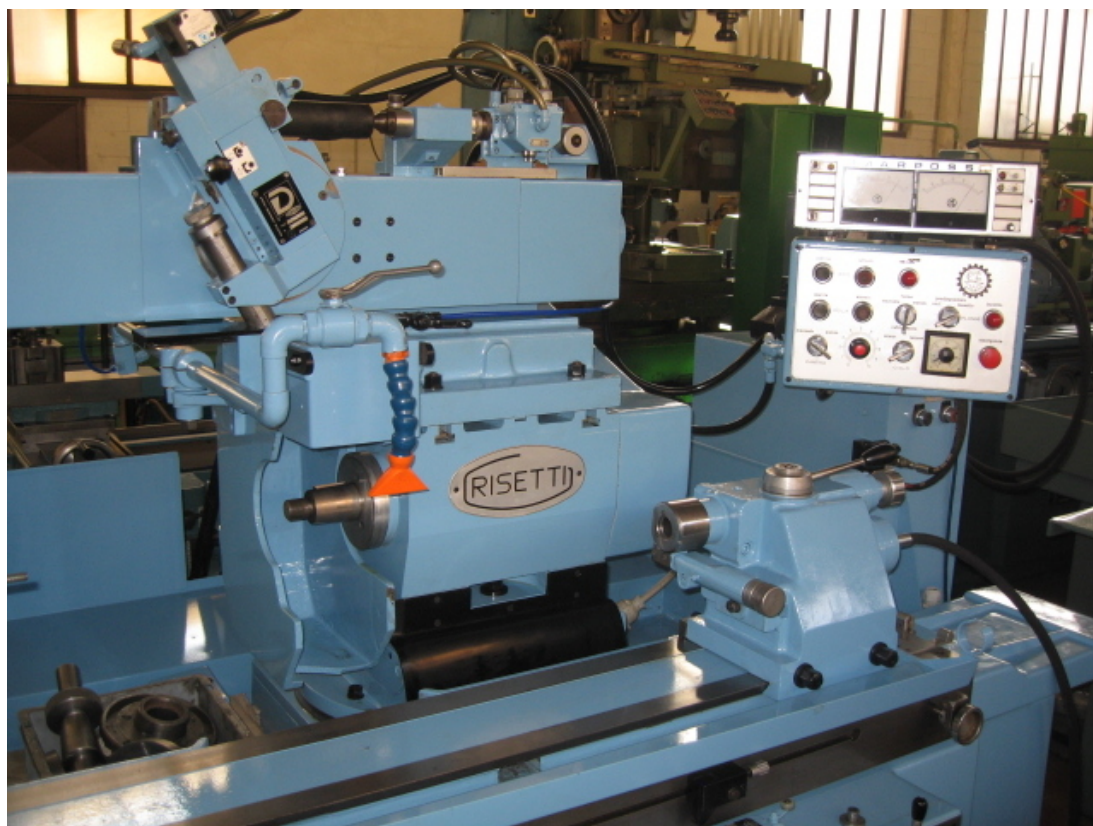

Gamba Macchine Srl

Contacts

Where we are

V.A.T. IT00639540988

+39 030 831096

Headquarter and Warehouse 1

Warehouse 2

C.F./R.I. 01581570171

+39 030 8913312

Via Artigiani, 32 - 25063

Via Caduti del lavoro 41, 25030

REA 248813 BS

offerte@gambamacchine.it

Gardone V.T. Brescia - Italia

Coccaglio Brescia - Italia

C.S. 802.165,00 €