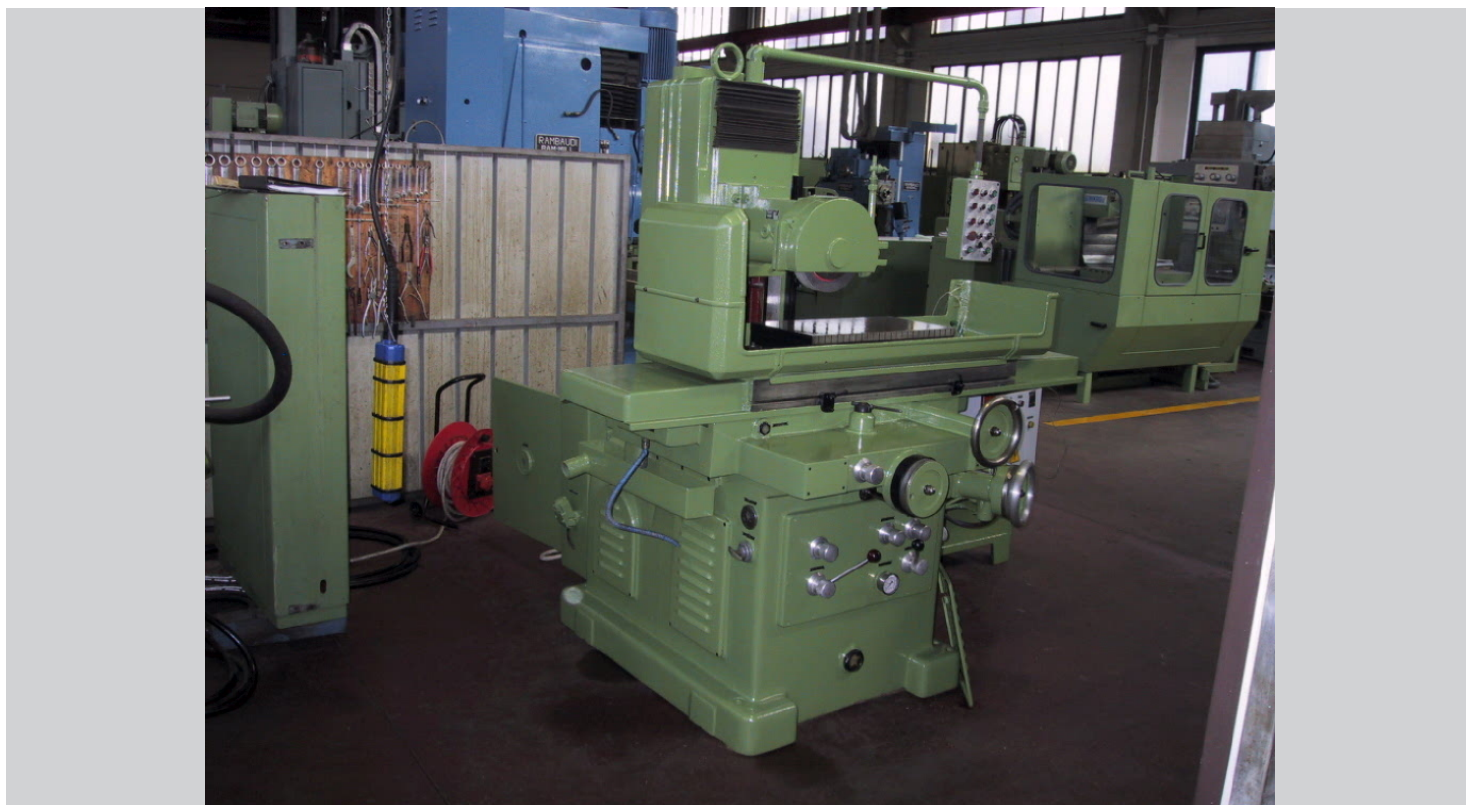

ZOCCA

Category Grinding Machine

Type Surface

Made

Model ZOCCA

Gamba Macchine Srl

V.A.T. IT00639540988

C.F./R.I. 01581570171