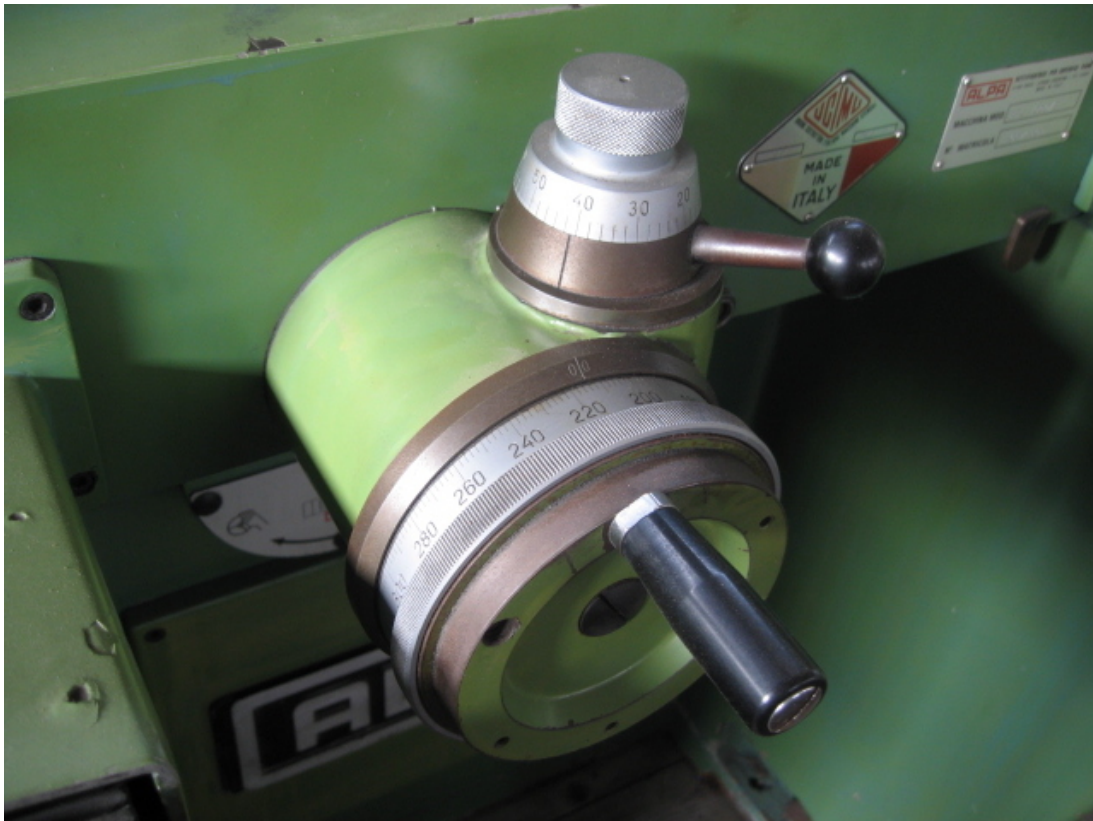

Gamba Macchine Srl

V.A.T. IT00639540988

C.F./R.I. 01581570171

REA 248813 BS

C.S. 802.165,00 €

Contacts

+39 030 831096

+39 030 8913312

offerte@gambamacchine.it

Where we are

Headquarter and Warehouse 1

Via Artigiani, 32 - 25063

Gardone V.T. Brescia - Italia

Warehouse 2

Via Caduti del lavoro 41, 25030

Coccaglio Brescia - Italia